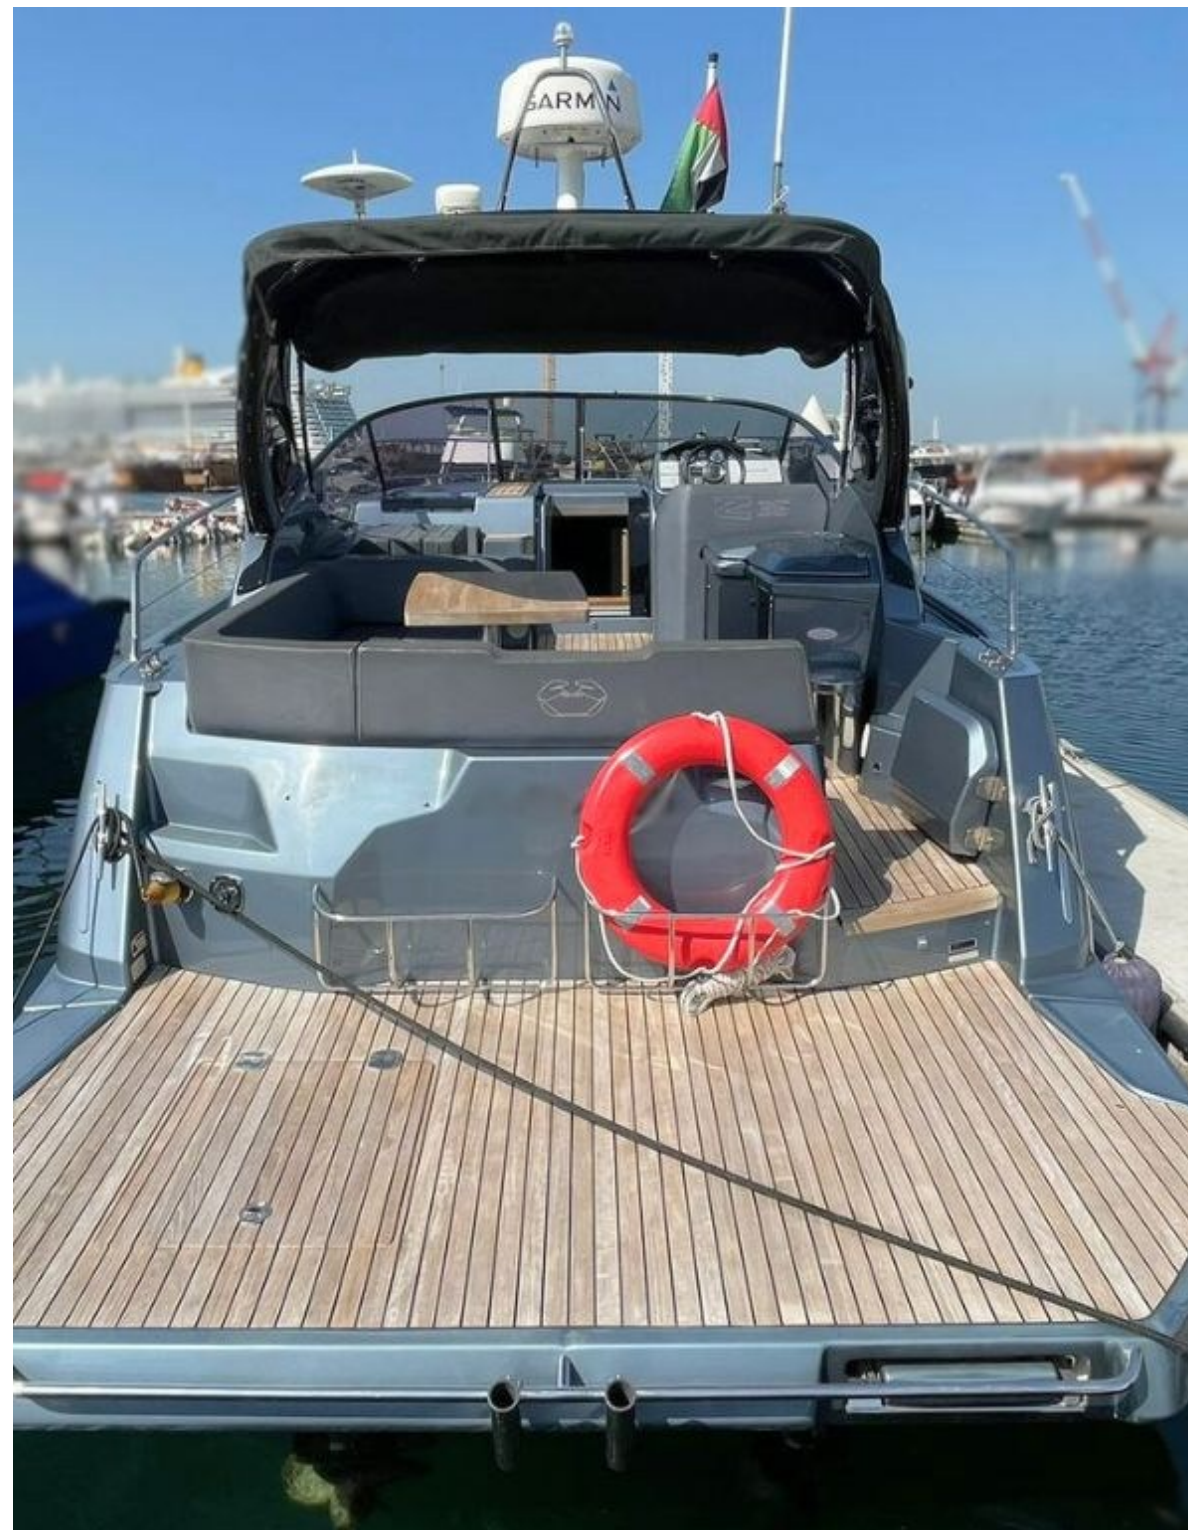

CRANCHI Z35 2019

CRANCHI Z35 2019

www.royalyachting.ae

YACHT FOR SALE | CRANCHI Z35 2019

BUILDER:	CRANCHI
BUILT:	2019
LENGTH OVERALL:	11.55 METERS
BEAM:	3.49 METERS
DRAFT:	0.90 METERS
STATEROOMS:	2 CABIN
GUESTS:	4 BERTHS
FLAG:	UAE
HULL MATERIAL:	GRP

PRICE NOW: 1,250,000 AED

~~PRICE BEFORE: 1,400,000 AED~~

FOR MORE INFORMATION CONTACT ROYAL YACHTING

+971 (0) 4 399 6399

+971 (0) 50 467 4113 / Sales Manager

www.royalyachting.ae

BOAT DETAILS

Type of Boat :	Day Cruiser
Boat Builder :	Cranchi
Model :	Z35
Year :	2019
Hull Material :	GRP
Length Overall :	11.55 Meters
Beam :	3.49 Meters
Draft :	0.90 Meters
Displacement :	7.25TON
Fuel Capacity :	600 Liters
Fresh Water Capacity :	190 Liters
Location :	Dubai

MECHANICAL DETAILS

Engine :	Volvo Penta D4
Engine Power :	2 x 260 HP
Engine Hours :	280 Hours
Fuel Type :	Diesel
Propulsion :	Stern Drive
Maximum Speed :	34 knots
Cruising Speed :	21 knots
Generator :	Yes
Generator Details :	Paguro Sy 250 Hrs.
Shore Power :	Yes

ELECTRONICS

Compass :	Yes
Chartplotter :	Yes
GPS :	Yes
Autopilot :	No
Radar :	Yes
VHF :	Yes
Sound System :	Yes
TV/DVD :	Yes

ACCESSORIES

Bimini Top :	Yes
Boat Covers :	Yes
Cockpit table :	Yes
Windlass :	Yes
Bow thruster :	Yes
Gangway :	No
Platform :	Yes
Swimming Ladder :	Yes
Teak Flooring :	Yes
Sundeck :	Yes