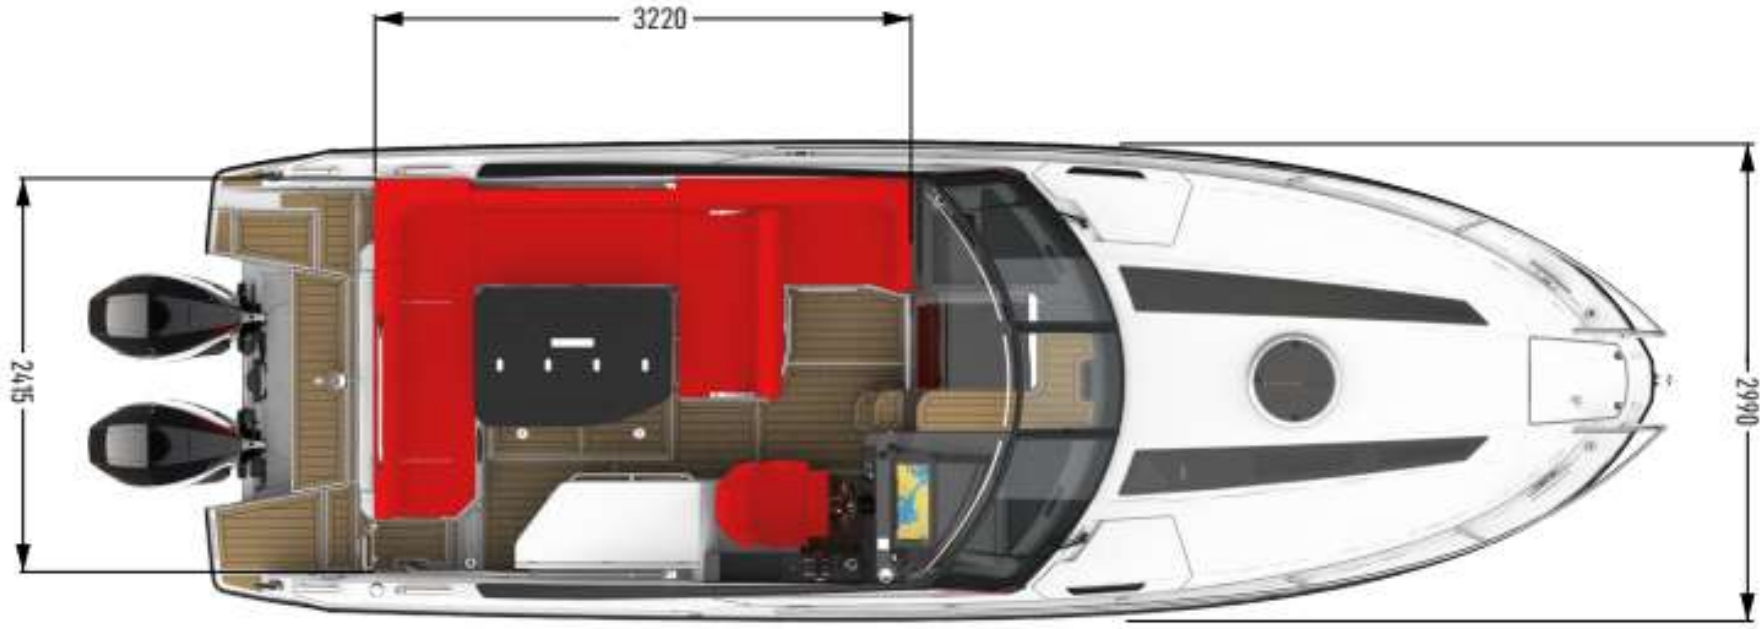

The ALL NEW Parker 910 Odyssey is a special boat; artisan craftsmanship, fast, stable and with so much space onboard for all your friends and family.

The Odyssey is a finalist in the Best For Fun category. The Parker 910 Odyssey is a versatile, high-performance boat designed for recreational cruising, featuring a spacious cabin, powerful twin outboard engines, and comfort suitable for longer trips whilst also giving you a premium feel and luxurious sporty day boat.

FOR MORE INFORMATION CONTACT ROYAL YACHTING

+971 (0) 4 399 6399

+971 (0) 50 467 4113 / Sales Manager

www.royalyachting.ae

emirates@royalyachting.ae

PARKER 910 ODYSSEY

TECHNICAL DATA

Length Overall L.O.A	10 m
Beam Overall	2.99 m
Draught without engine	0.46 m
Weight without engine	4000 kg
Fuel tank capacity	465 L
Water capacity	100 L
Black Water Tank	75 L
CE-Classification	B
Maximum engine	2 X 300 HP
