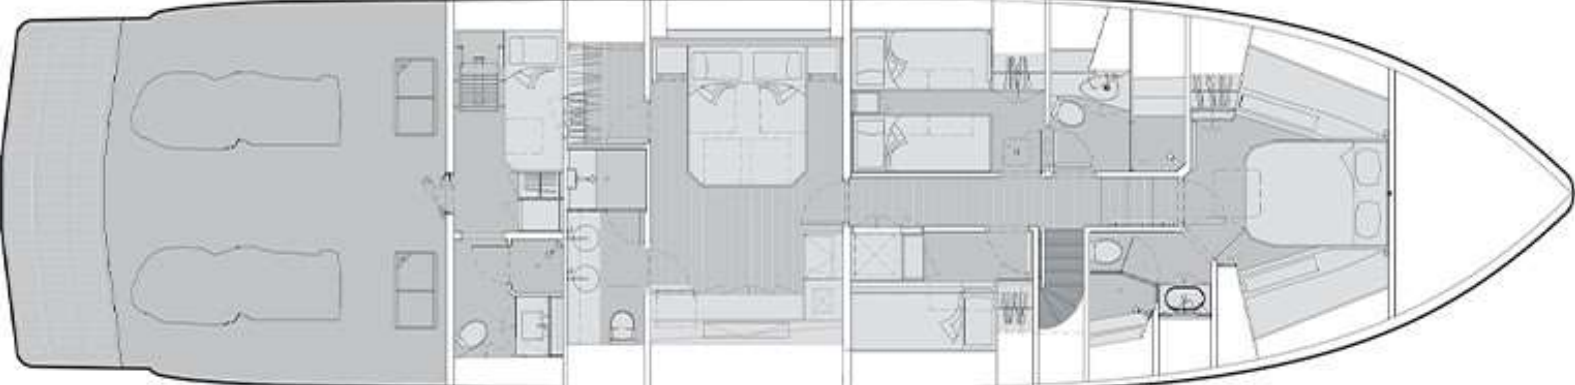

NANTUCKET PALETTE

NANTUCKET PALETTE

NANTUCKET PALETTE

NANTUCKET PALETTE

NANTUCKET PALETTE

NANTUCKET PALETTE

CLB 72

ROYAL
YACHTING
MIDDLE EAST EST 2008

SPECIFICATION

LENGTH OVERALL	76'11" / 23.44 m
HULL LENGTH	72'0" / 21.95 m
LENGTH WATERLINE	64'0" / 19.50 m
BEAM	19' 10" / 6.05 m
DRAFT (at full load)	5' 0" / 1.50 m
DISPLACEMENT (at full load)	105,000 lbs / 47,500 kg
ENGINES	Twin VOLVO IPS1050, 800 HP @ 2300 RPM
GENERATORS	Two KOHLER 24kW, Autoparallel
FUEL CAPACITY	1,200 USG / 4,540 l
WATER CAPACITY	280 USG / 1,060 l
GRAY WATER CAPACITY	130 USG / 500 l
BLACK WATER CAPACITY	150 USG / 580 l
CABINS	4 + 1 Crew
BERTHS	8 + 2 Crew
HEAD COMPARTMENTS	4 + 1 Crew
CONSTRUCTION MATERIAL	Composite
CLASSIFICATION	RINA Hull Construction Certificate
NAVAL ARCHITECT	Howard Apollonio
INTERIOR DESIGN	Interiors by Carmen
LIMITED WARRANTIES	
HULL STRUCTURE - 10 YEARS	
COMPONENTS AND EQUIPMENT - 2 YEARS	