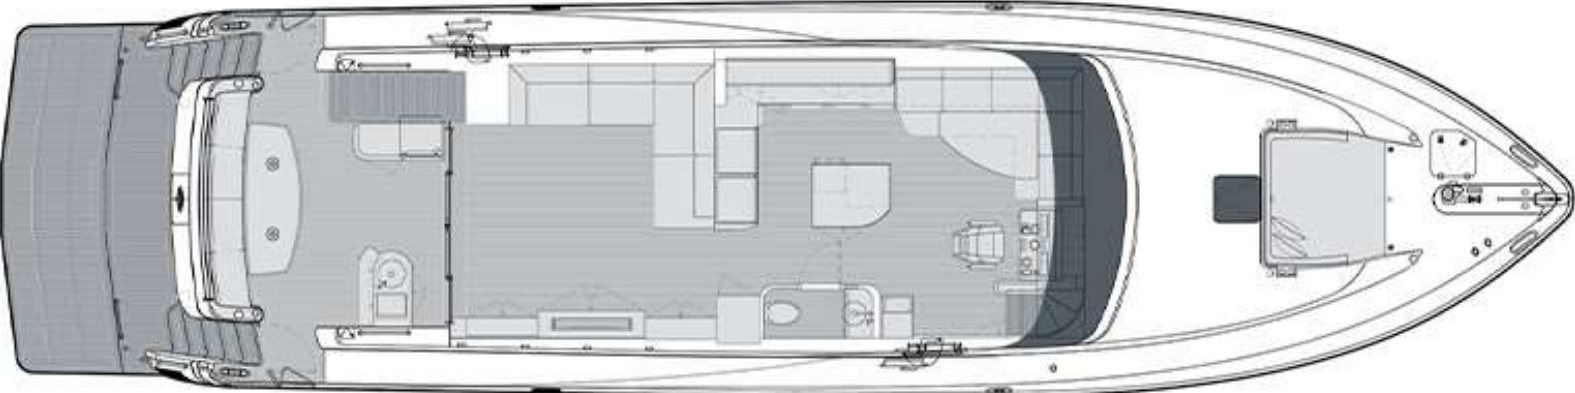

NANTUCKET PALETTE

NANTUCKET PALETTE

NANTUCKET PALETTE

NANTUCKET PALETTE

NANTUCKET PALETTE

NANTUCKET PALETTE

CLB 72

ROYAL
YACHTING
MIDDLE EAST EST 2008

SPECIFICATION

LENGTH OVERALL	76'11" / 23.44 m
HULL LENGTH	72'0" / 21.95 m
LENGTH WATERLINE	64'0" / 19.50 m
BEAM	19' 10" / 6.05 m
DRAFT (at full load)	5' 0" / 1.50 m
DISPLACEMENT (at full load)	105,000 lbs / 47,500 kg
ENGINES	Twin VOLVO IPS1050, 800 HP @ 2300 RPM
GENERATORS	Two KOHLER 24kW, Autoparallel
FUEL CAPACITY	1,200 USG / 4,540 l
WATER CAPACITY	280 USG / 1,060 l
GRAY WATER CAPACITY	130 USG / 500 l
BLACK WATER CAPACITY	150 USG / 580 l
CABINS	4 + 1 Crew
BERTHS	8 + 2 Crew
HEAD COMPARTMENTS	4 + 1 Crew
CONSTRUCTION MATERIAL	Composite
CLASSIFICATION	RINA Hull Construction Certificate
NAVAL ARCHITECT	Howard Apollonio
INTERIOR DESIGN	Interiors by Carmen
LIMITED WARRANTIES	
HULL STRUCTURE - 10 YEARS	
COMPONENTS AND EQUIPMENT - 2 YEARS	