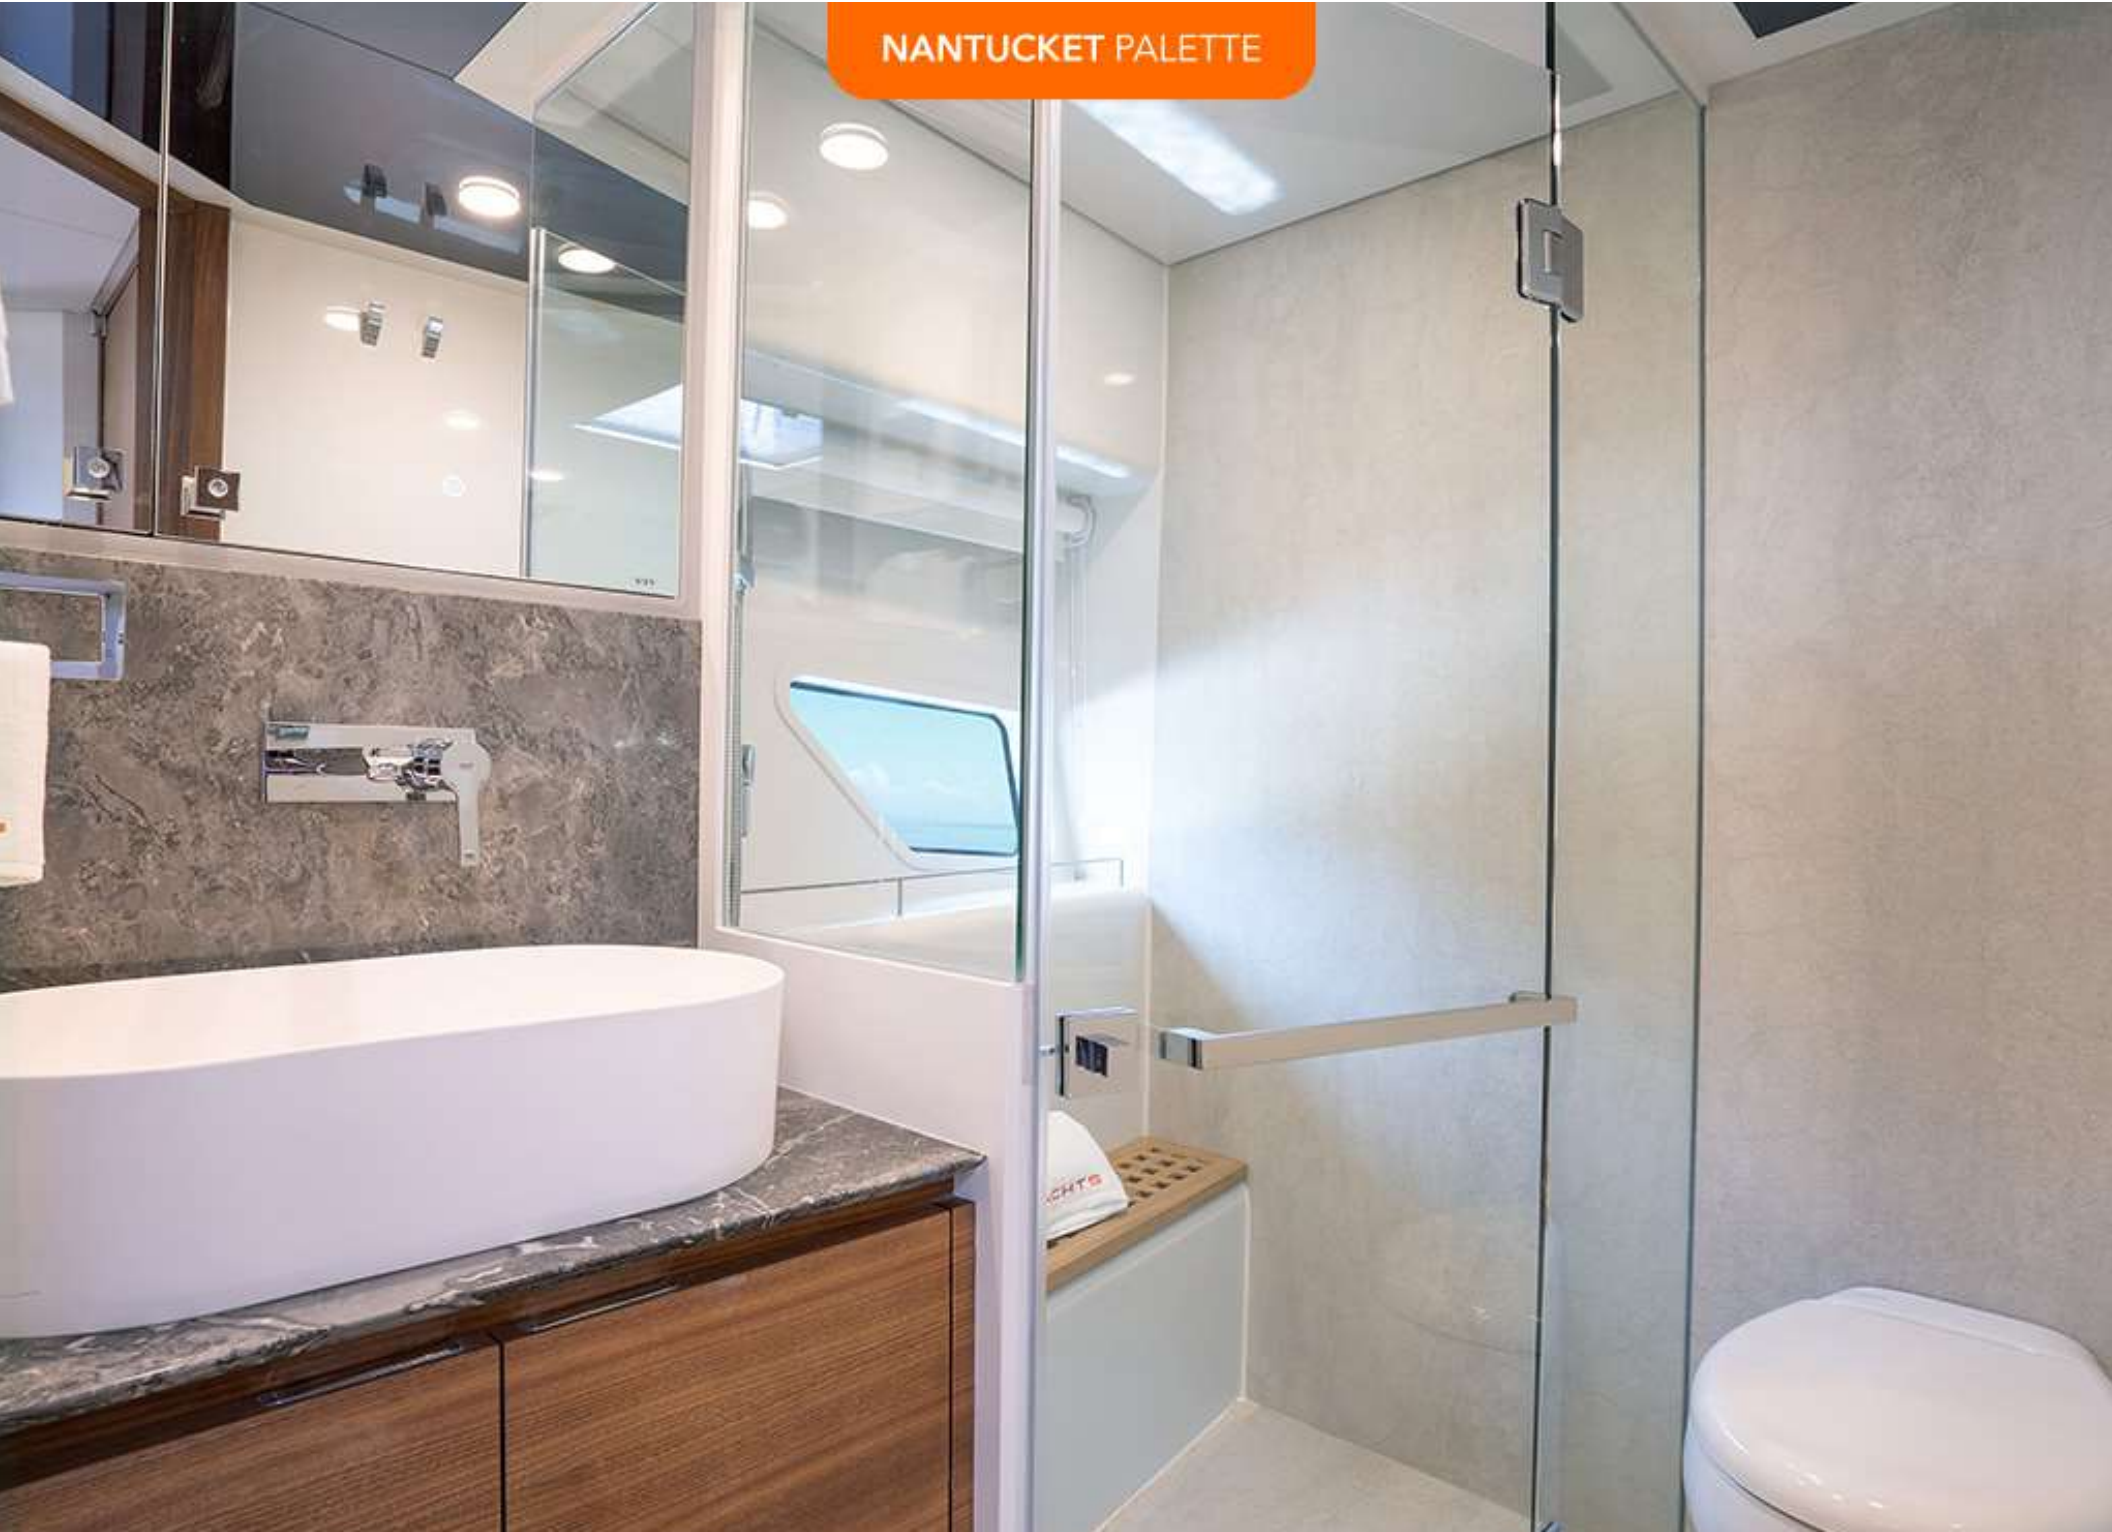

NANTUCKET PALETTE