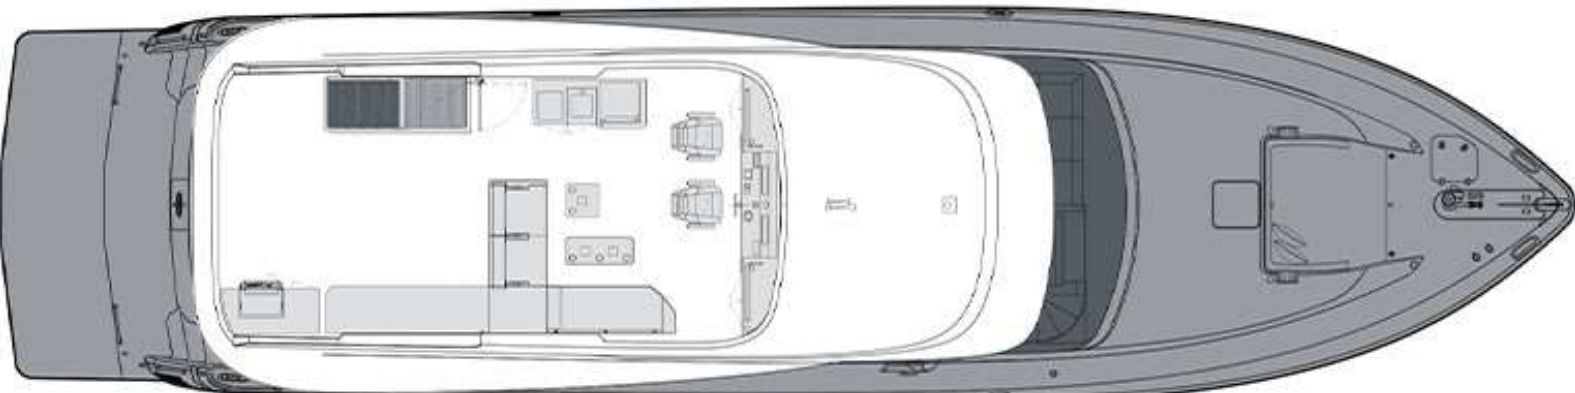

SPECIFICATION

LENGTH OVERALL	76'11" / 23.44 m
HULL LENGTH	72'0" / 21.95 m
LENGTH WATERLINE	64'0" / 19.50 m
BEAM	19' 10" / 6.05 m
DRAFT (at full load)	5' 0" / 1.50 m
DISPLACEMENT (at full load)	105,000 lbs / 47,500 kg
ENGINES	Twin VOLVO IPS1050, 800 HP @ 2300 RPM
GENERATORS	Two KOHLER 24kW, Autoparallel
FUEL CAPACITY	1,200 USG / 4,540 l
WATER CAPACITY	280 USG / 1,060 l
GRAY WATER CAPACITY	130 USG / 500 l
BLACK WATER CAPACITY	150 USG / 580 l
CABINS	4 + 1 Crew
BERTHS	8 + 2 Crew
HEAD COMPARTMENTS	4 + 1 Crew
CONSTRUCTION MATERIAL	Composite
CLASSIFICATION	RINA Hull Construction Certificate
NAVAL ARCHITECT	Howard Apollonio
INTERIOR DESIGN	Interiors by Carmen
LIMITED WARRANTIES	
HULL STRUCTURE - 10 YEARS	
COMPONENTS AND EQUIPMENT - 2 YEARS	