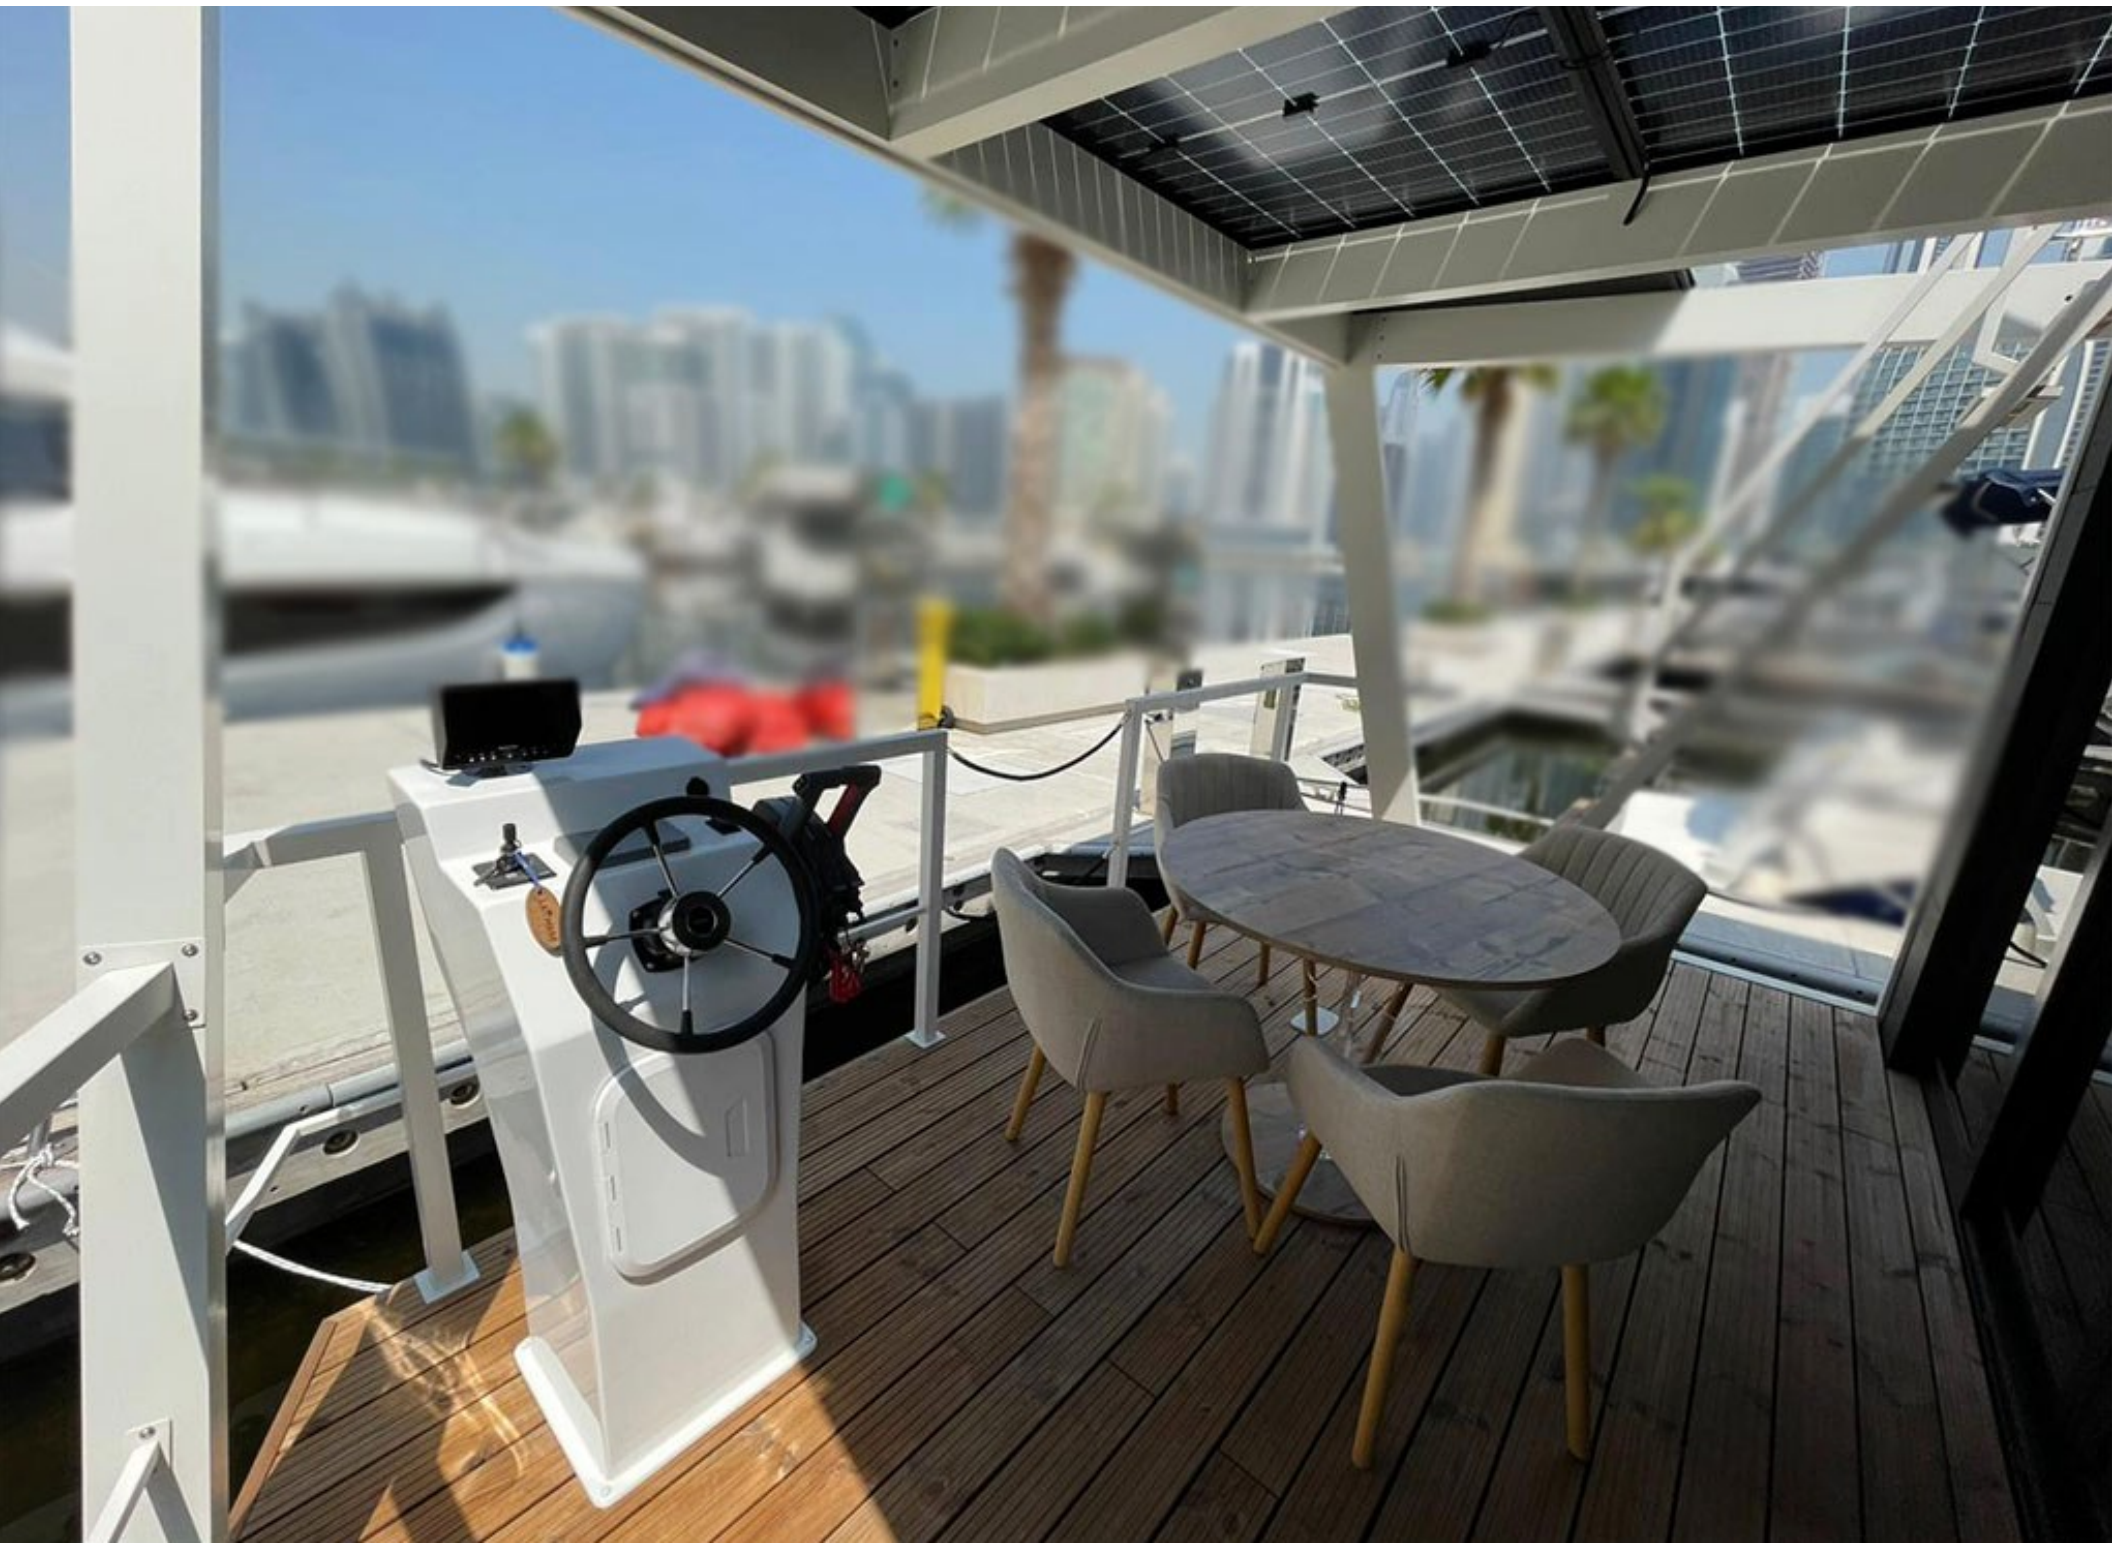

COMMENTS : This is a brand new boat. The boat is equipped with accessory's and equipment's such as:

- 4 solar panels 1600W
- Inverter: Victron Multiplus II 48/5000/70-50 230V
- Energy Storage 2x LifePo4 Pylotech US5000 4,8kWh
- Touchscreen Smart Solar Control
- Rear Cameras 3 psc
- Navigation Lamps
- Horn
- Rope 2 psc x 15m
- Railings on the side walls 304 steel.
- Terrace top 8m x 4m stainless steel railings 316,
- stairs on front terrace; stairs colour: white
- Special Installation: 3 way valve for gray water to the tank or over-board
- Kitchen Absorber
- Bar Lamp
- Sleeping Lights in bedroom 4 pcs with USB
- Dimmer for LED-lights in living room
- 2 sockets on front corner posts
- TV installation with 3 sockets
- 3 TVS (40' in the Saloon and 32' in the cabins)
- Curtain for windows (only front window)
- Fully furnished
- Plisse for site windows
- 4 outside CCTV Cameras
- Wooden Flooring
- Steering Console cover
- Bidet Mixer
- Shower under front terrace
- Electronic smart lock door
- Outside 230V socket for jacuzzi and grill
- Sunroof on terrace

Modern 11x4,5 #467 Dubai

WYMIARY ZEWN. CAŁOŚĆ [m] - 4,50 x 11,0
 WYMIAR ZEWN. HB [m] (wym. konstrukcji) - 4,05 x 7,15
 WYMIAR ZEWN. HB Z ELEW. (szerokość) - 4,50 (4,05 + 2x0,225)