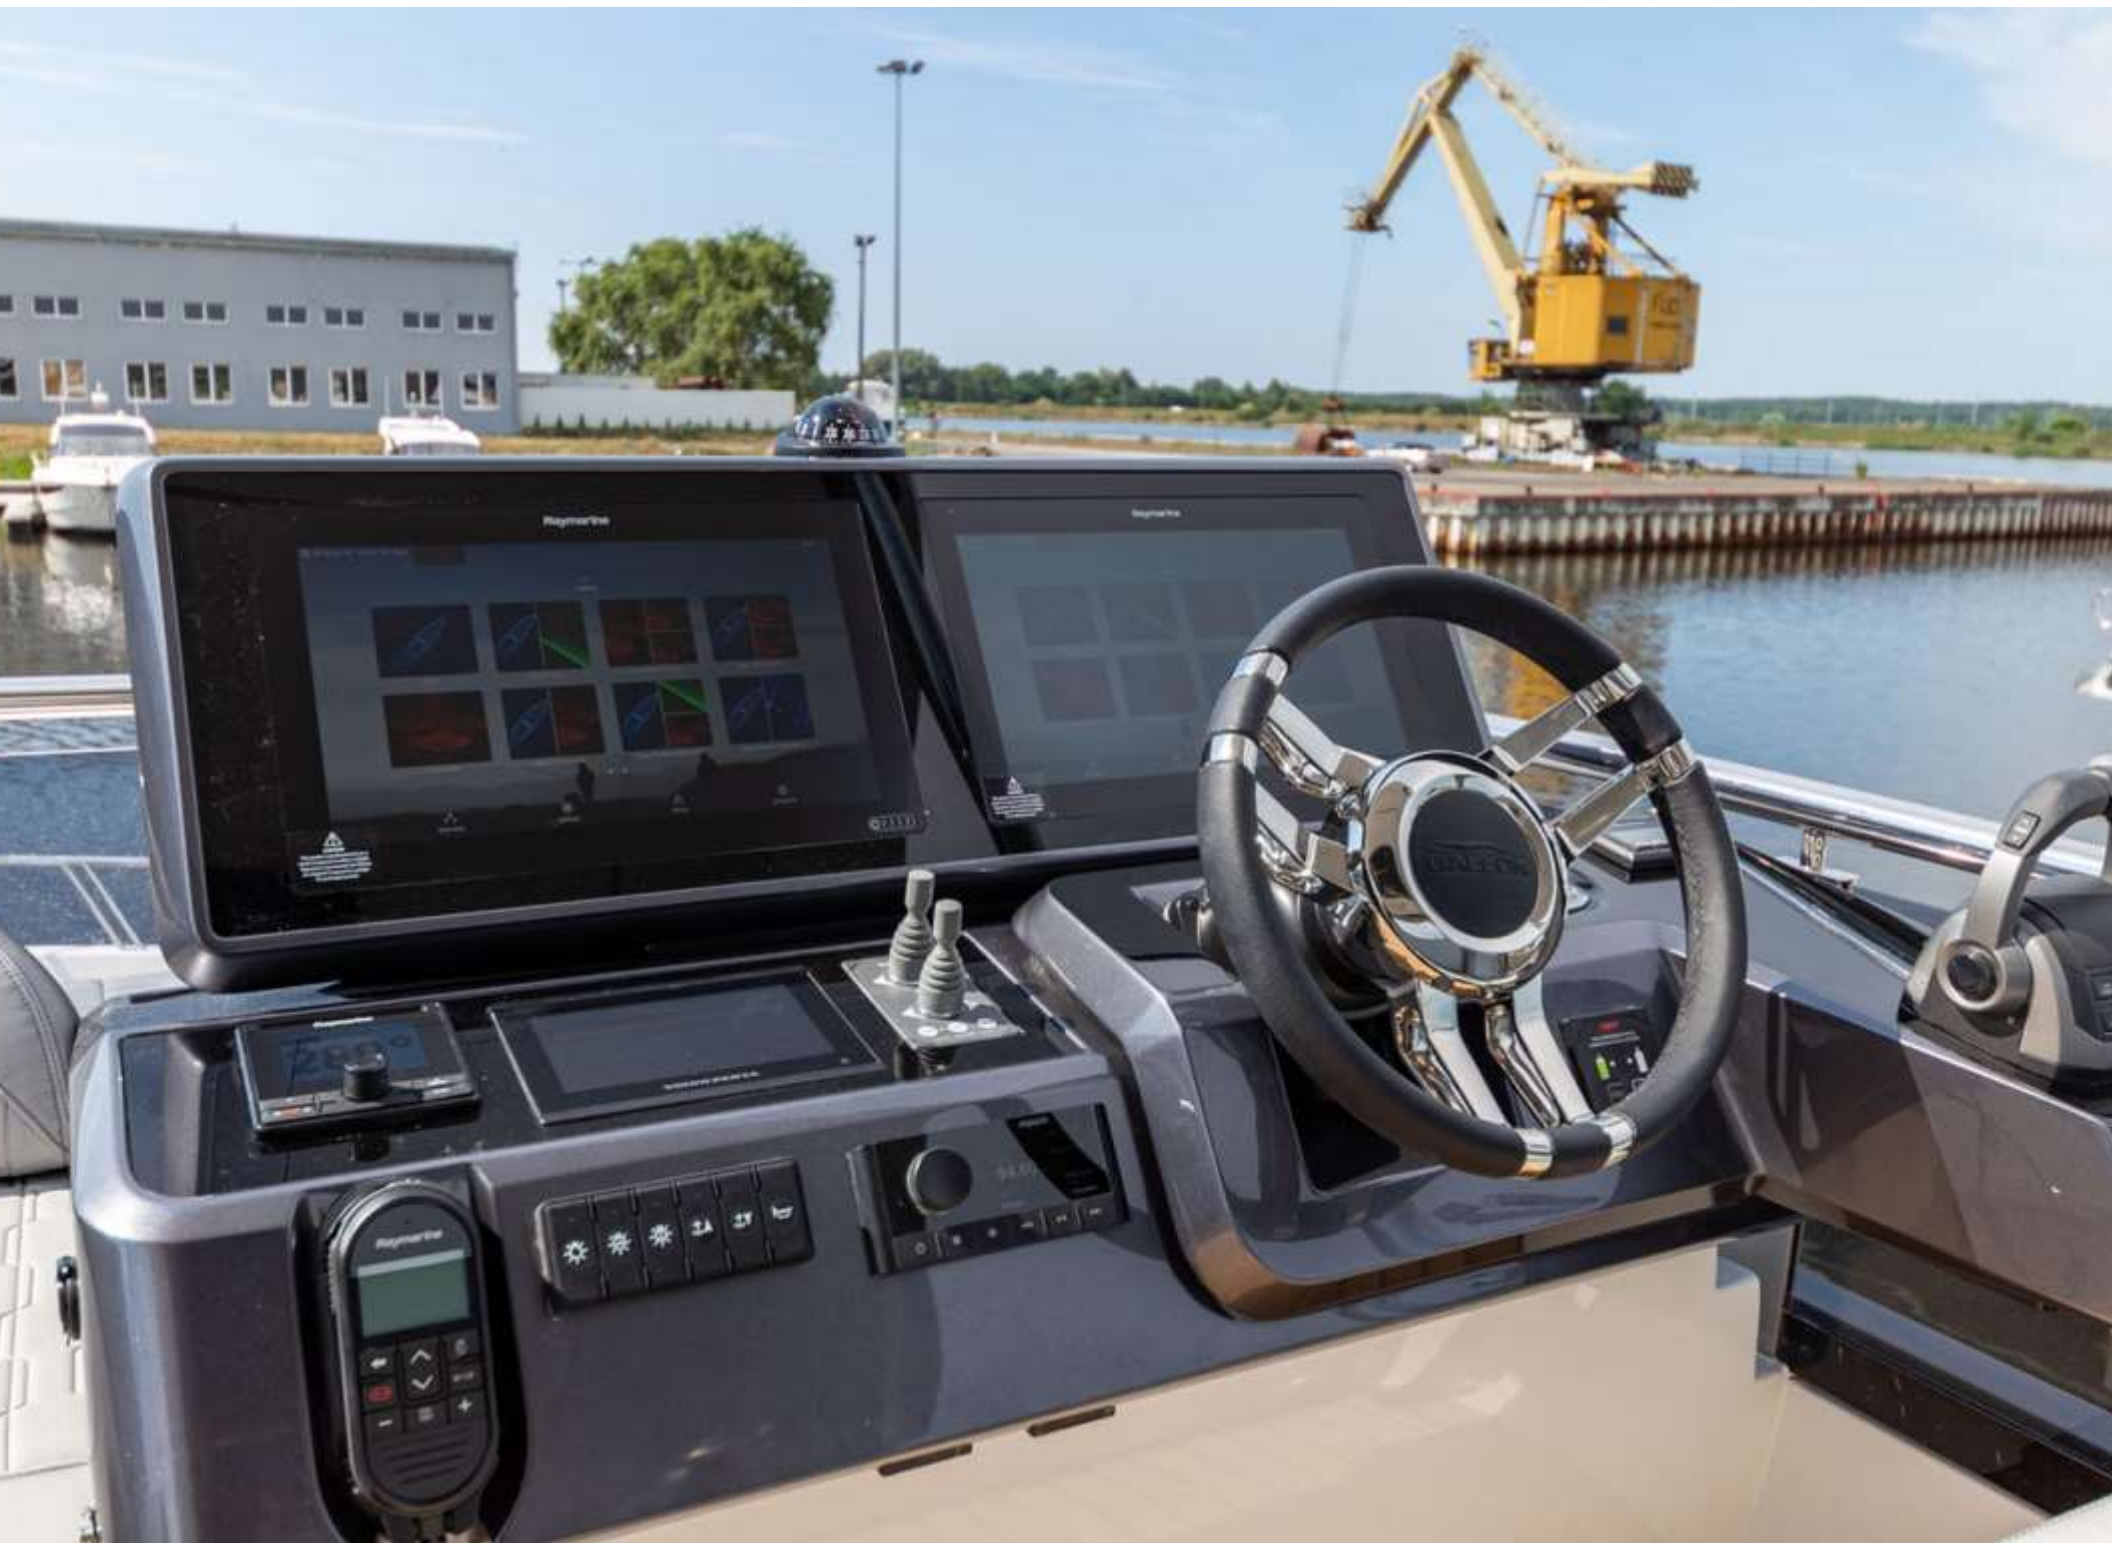

GALEON 560 FLY

www.royalyachting.ae

GALEON 560 FLY

GALEON
YACHTS
EXCLUSIVE UAE DEALER

BRAND NEW YACHT

560 FLY

Commanding presence / Tame the sea

The 560 FLY bridges the gap in Galeon's portfolio between the award-winning 500 series and the highly innovative 640 and 650 models. The long-awaited premiere is expected to directly address the needs of customers who appreciated the technical prowess of the 500 FLY yet desire more space on board and the bespoke luxury of the 640/650 models while still maintaining a manageable size.

FOR MORE INFORMATION CONTACT ROYAL YACHTING

 +971 (0) 4 399 6399

 +971 (0) 50 467 4113 / Sales Manager

 www.royalyachting.ae

 emirates@royalyachting.ae

GALEON 560 FLY

SPECIFICATION

Length of the hull	[m]	16,27	[ft]	53'4"
Length overall	[m]	17,82	[ft]	58'6"
Beam of the hull	[m]	4,82	[ft]	15'10"
Beam overall	[m]	4,82/6,82	[ft]	15'10"/22'4"
Draft max. (canoe body)	[m]	1,05	[ft]	3'5"
Fuel tank capacity	[dm3]	2x 1100	[US Gal]	2x 290
Water tank capacity	[dm3]	700	[US Gal]	185
Mass of Light Craft Condition	[kg]	27621	[lbs]	60894
Maximum load	[kg]	TBD	[lbs]	TDB
Min. engine (-s) power	[kW/HP]	2x 541/725		
Max. engine (-s) power	[kW/HP]	2x 662/900		
Crew limit		14		
Category		B		