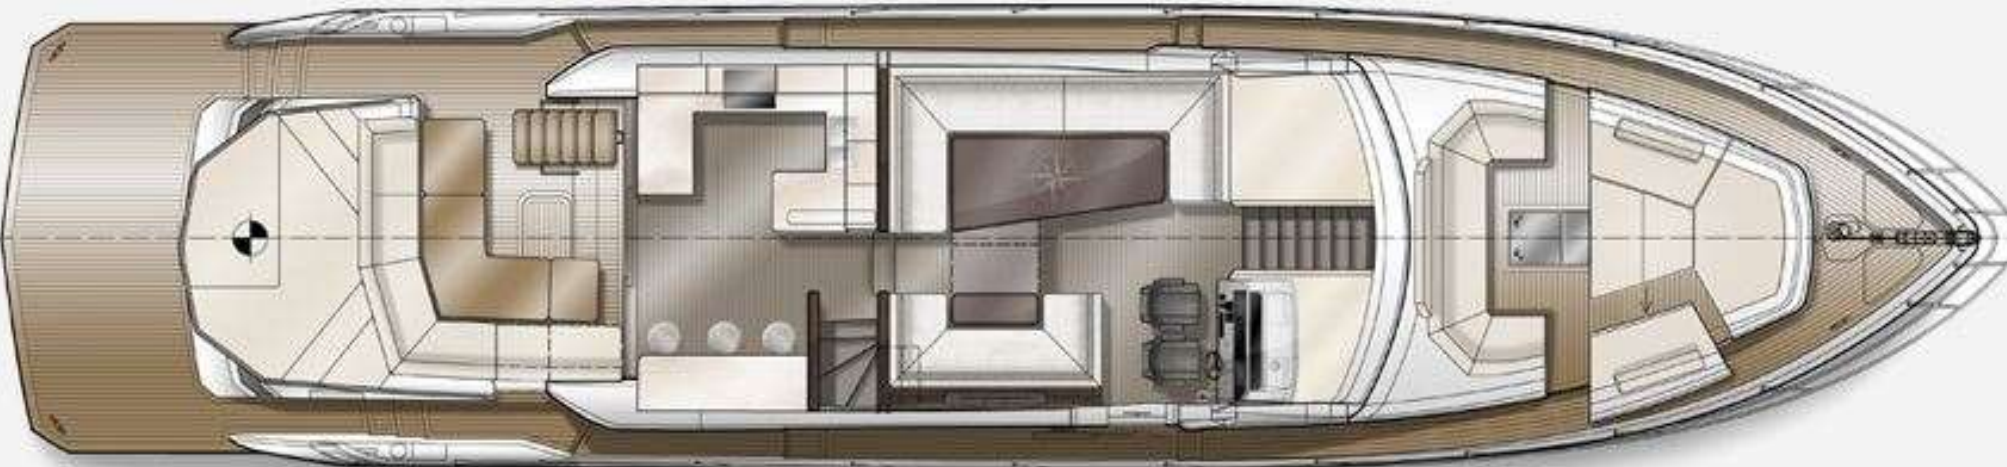

The SKYDECK feature is a staple of the Galeon yachts lineup, adding functionality without compromising the elegant design and sporty disposition of the models. The 700 also comes with a carbon bimini top option for even more customization.

- EUCALYPTUS -

EGYPTUS -

S P E C I F I C A T I O N

Length of the hull	[m]	19,99	[ft]	65'7"
Length overall	[m]	21,95	[ft]	72'
Beam of the hull	[m]	5,22	[ft]	17'1"
Beam overall	[m]	5,25	[ft]	17'2"
Draft max. (canoe body)	[m]	TBD	[ft]	TBD
Fuel tank capacity	[dm ³]	TBD	[US Gal]	TBD
Water tank capacity	[dm ³]	TBD	[US Gal]	TBD
Mass of Light Craft Condition	[kg]	TBD	[lbs]	TBD
Maximum load	[kg]	TBD	[lbs]	TBD
Min. engine (-s) power	[kW/HP]	2x735/1000		
Max. engine (-s) power	[kW/HP]	2x882/1200		
Crew limit		TBD		
Category		B		