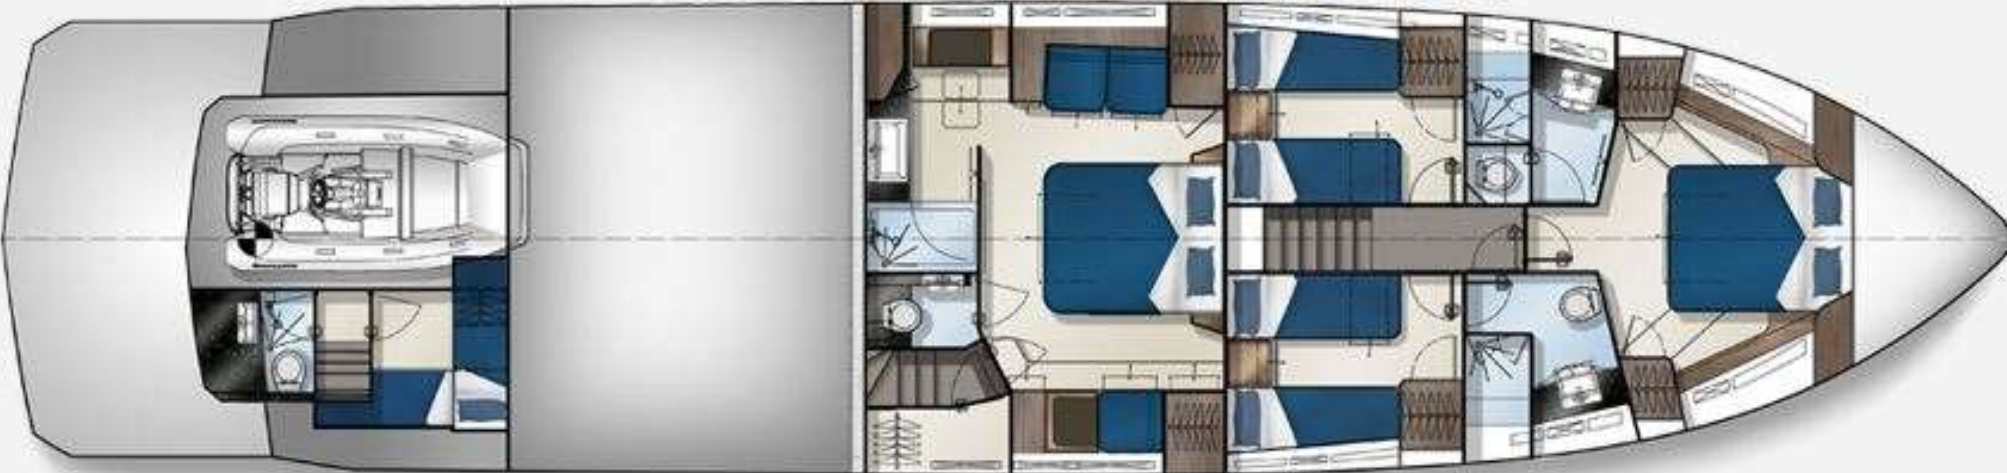

The SKYDECK feature is a staple of the Galeon yachts lineup, adding functionality without compromising the elegant design and sporty disposition of the models. The 700 also comes with a carbon bimini top option for even more customization.

- EUCALYPTUS -

EGYPTUS -

S P E C I F I C A T I O N

Length of the hull	[m]	19,99	[ft]	65'7"
Length overall	[m]	21,95	[ft]	72'
Beam of the hull	[m]	5,22	[ft]	17'1"
Beam overall	[m]	5,25	[ft]	17'2"
Draft max. (canoe body)	[m]	TBD	[ft]	TBD
Fuel tank capacity	[dm ³]	TBD	[US Gal]	TBD
Water tank capacity	[dm ³]	TBD	[US Gal]	TBD
Mass of Light Craft Condition	[kg]	TBD	[lbs]	TBD
Maximum load	[kg]	TBD	[lbs]	TBD
Min. engine (-s) power	[kW/HP]	2x735/1000		
Max. engine (-s) power	[kW/HP]	2x882/1200		
Crew limit		TBD		
Category		B		