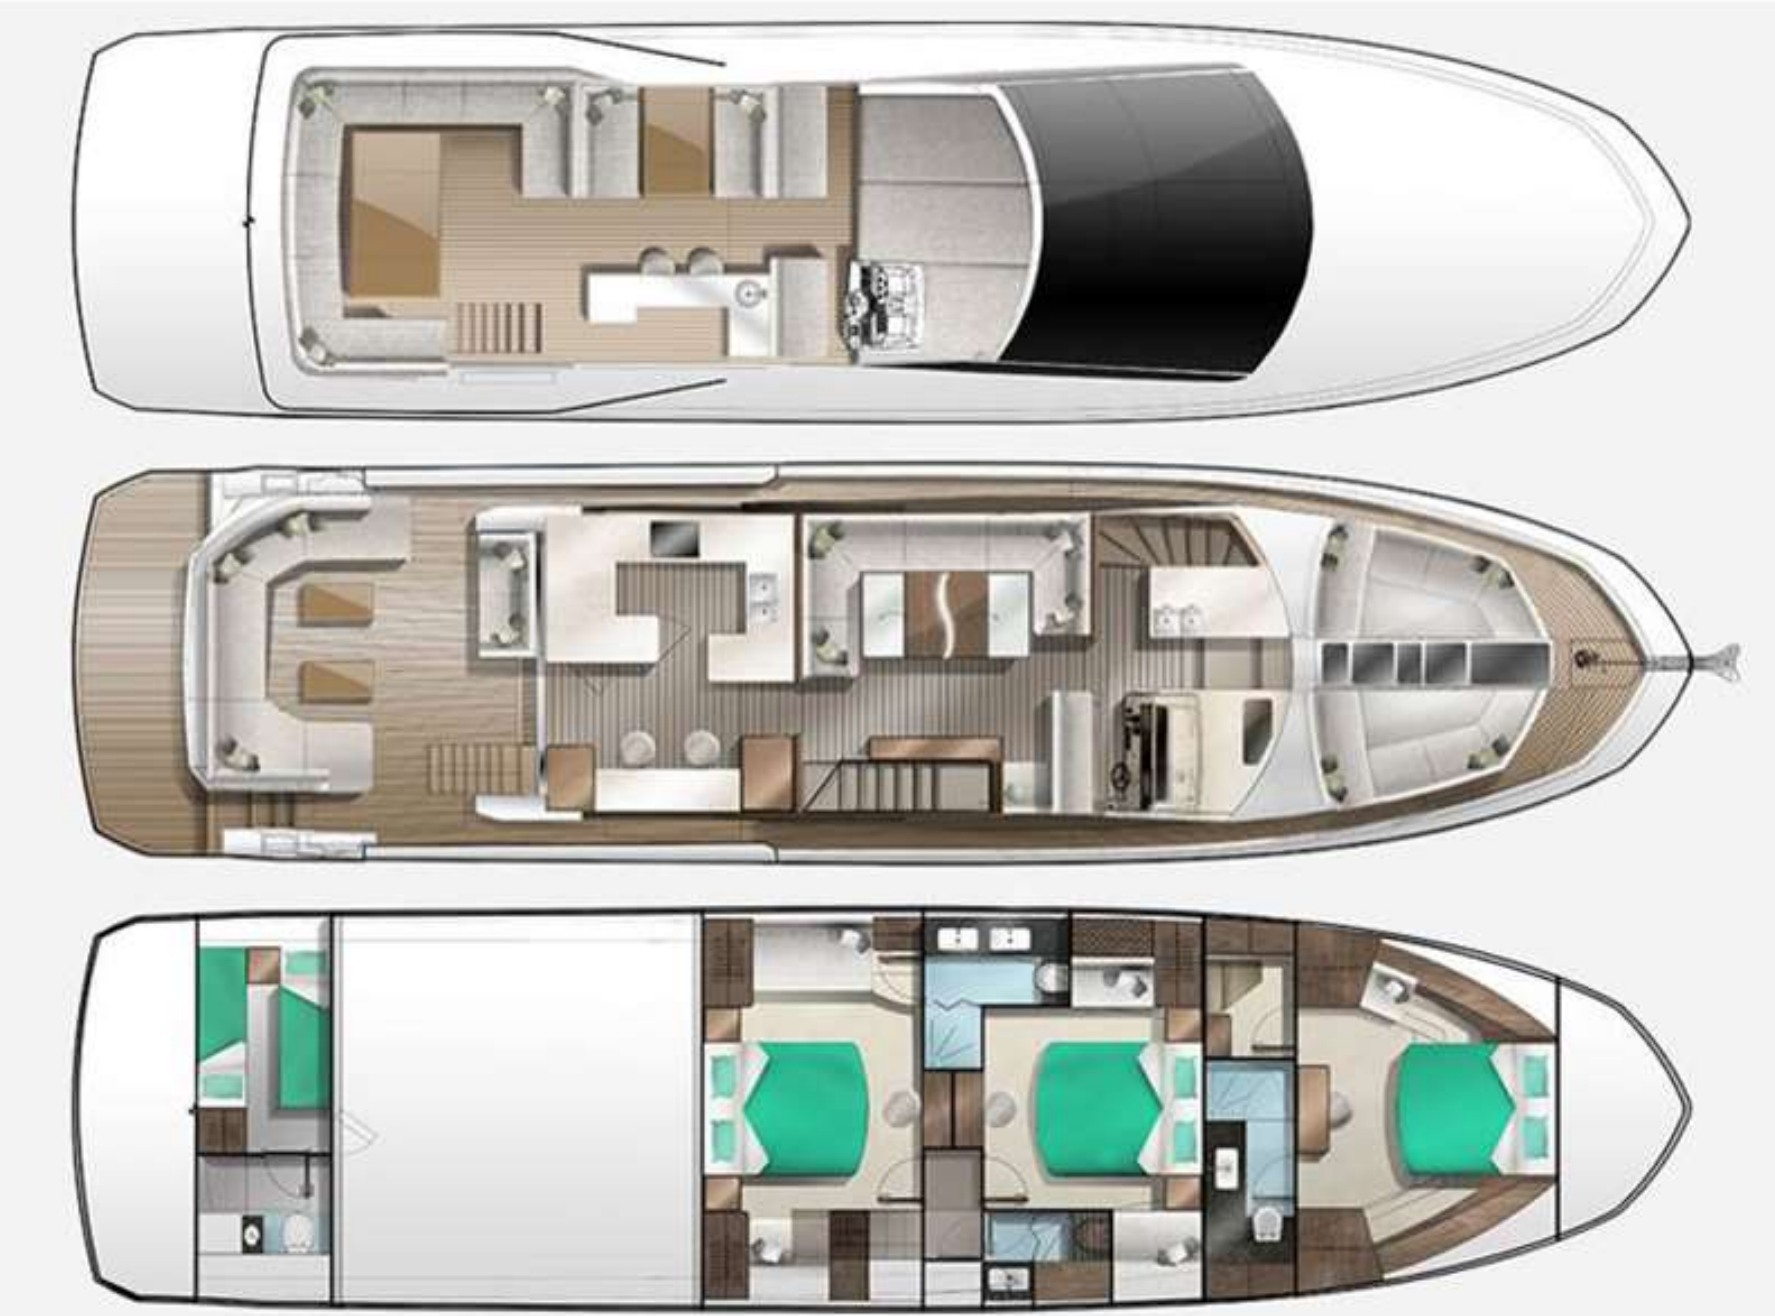

GALEON 640 FLY

www.royalyachting.ae

GALEON 640 FLY

GALEON
YACHTS
EXCLUSIVE UAE DEALER

BRAND NEW YACHT

**GALEON
YACHTS**

640 FLY

The 640 FLY builds on the ground-breaking success of the 500 series to bring even more innovations to the flybridge luxury yacht segment. This transformer model will follow a new design path to allow for bigger volume and better space distribution, all while maintaining the great exterior appearance Galeon models are known for.

The 640 FLY is a game changer, once again offering solutions never before seen in this class. This transformer yacht is revolutionizing the segment with its innovative approach to layout and space distribution.

CARAVAGGIO

EUCALYPTUS

S P E C I F I C A T I O N

Length of the hull	[m]	20.99	[ft]	68'10"
Length overall	[m]	22,20	[ft]	72'10"
Beam of the hull	[m]	5,22	[ft]	17'2"
Beam overall	[m]	5,25	[ft]	17'3"
Draft max. (canoe body)	[m]	1,56	[ft]	5'1"
Fuel tank capacity	[dm ³]	1x1600 + 1x1725	[US Gal]	1x423 + 1x456
Water tank capacity	[dm ³]	800	[US Gal]	211
Mass of Light Craft Condition	[kg]	37250	[lbs]	82122
Maximum load	[kg]	6190	[lbs]	13646
Min. engine (-s) power	[kW/ HP]	2x735/1000		
Max. engine (-s) power	[kW/ HP]	2x822/1200		
Crew limit		TDB		
Category		H		