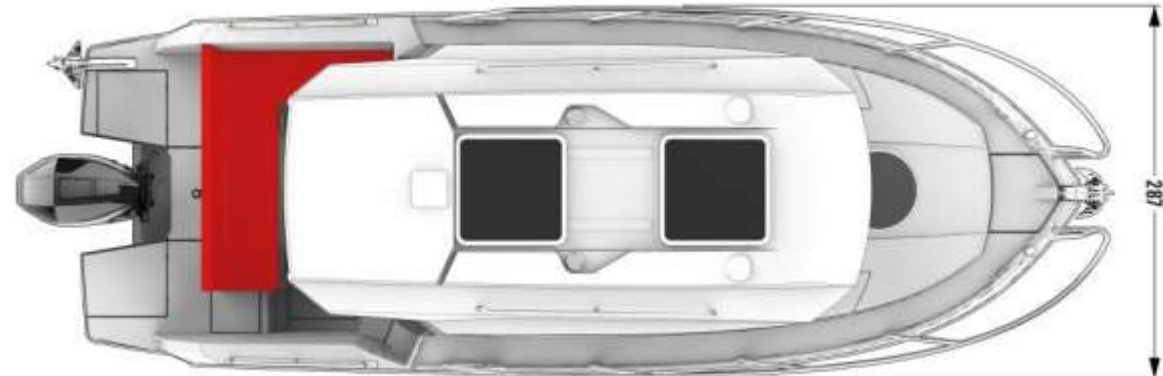

PARKER 790 EXPLORER