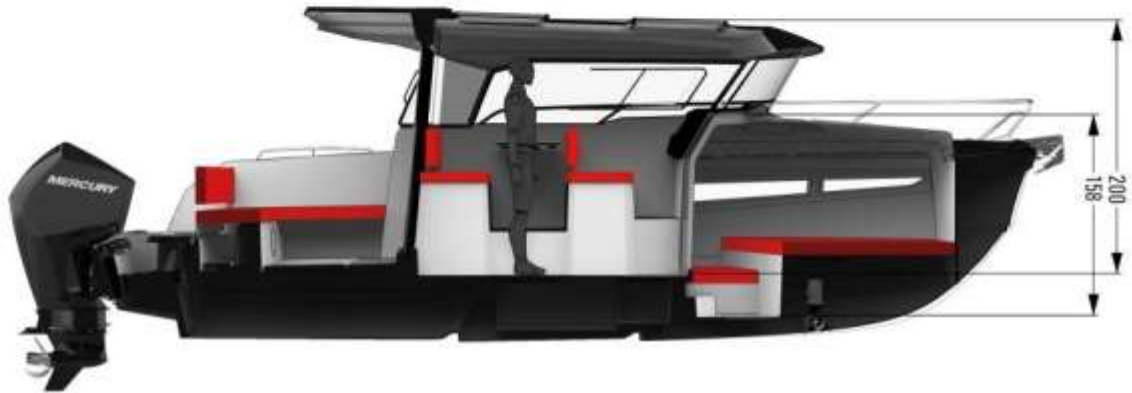

PARKER 790 EXPLORER