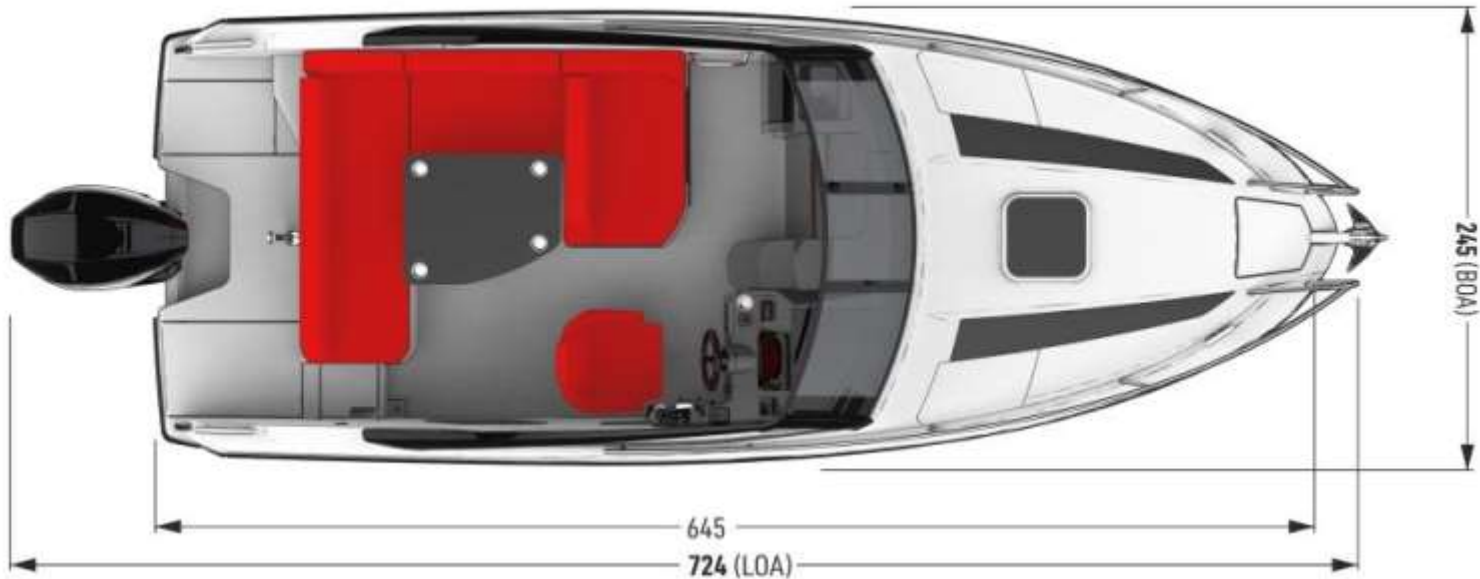

PARKER 690 DAY CRUISER

www.royalyachting.ae

PARKER 690 DAY CRUISER

PARKER

EXCLUSIVE UAE DEALER

BRAND NEW YACHT

690 DAY CRUISER

Parker present a brand new model for 2016: the Parker 690 Day Cruiser. With a spacious interior and excellent performance on the water, this boat is designed to fill the gap between the Parker 630DC and the Parker 750DC.

The Parker 690 Day Cruiser boat has an open steering console, giving it an elegant and sporty feel – as befits a day cruiser which also serves as a weekender.

FOR MORE INFORMATION CONTACT ROYAL YACHTING

 +971 (0) 4 399 6399

 +971 (0) 50 467 4113 / Sales Manager

 www.royalyachting.ae

 emirates@royalyachting.ae

PARKER 690 DAY CRUISER

TECHNICAL DATA

Length Overall L.O.A	6.45 m
Beam Overall	2.45 m
Draught without engine	0.40 m
Weight without engine	1400 kg
Fuel tank capacity	220 L
Water capacity	40 L
Crew	7
CE-Classification	C
Maximum engine	250 HP
