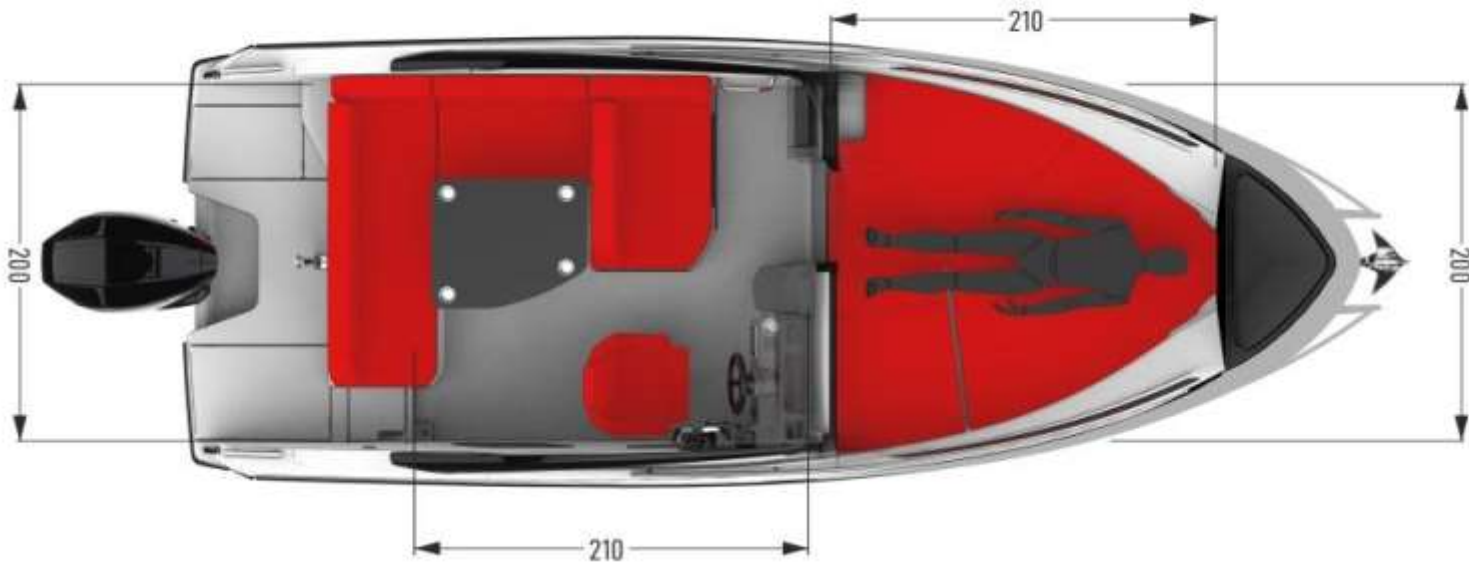

PARKER 690 DAY CRUISER

www.royalyachting.ae

PARKER 690 DAY CRUISER

PARKER

EXCLUSIVE UAE DEALER

BRAND NEW YACHT

690 DAY CRUISER

Parker present a brand new model for 2016: the Parker 690 Day Cruiser. With a spacious interior and excellent performance on the water, this boat is designed to fill the gap between the Parker 630DC and the Parker 750DC.

The Parker 690 Day Cruiser boat has an open steering console, giving it an elegant and sporty feel – as befits a day cruiser which also serves as a weekender.

FOR MORE INFORMATION CONTACT ROYAL YACHTING

 +971 (0) 4 399 6399

 +971 (0) 50 467 4113 / Sales Manager

 www.royalyachting.ae

 emirates@royalyachting.ae

PARKER 690 DAY CRUISER

TECHNICAL DATA

Length Overall L.O.A	6.45 m
Beam Overall	2.45 m
Draught without engine	0.40 m
Weight without engine	1400 kg
Fuel tank capacity	220 L
Water capacity	40 L
Crew	7
CE-Classification	C
Maximum engine	250 HP
