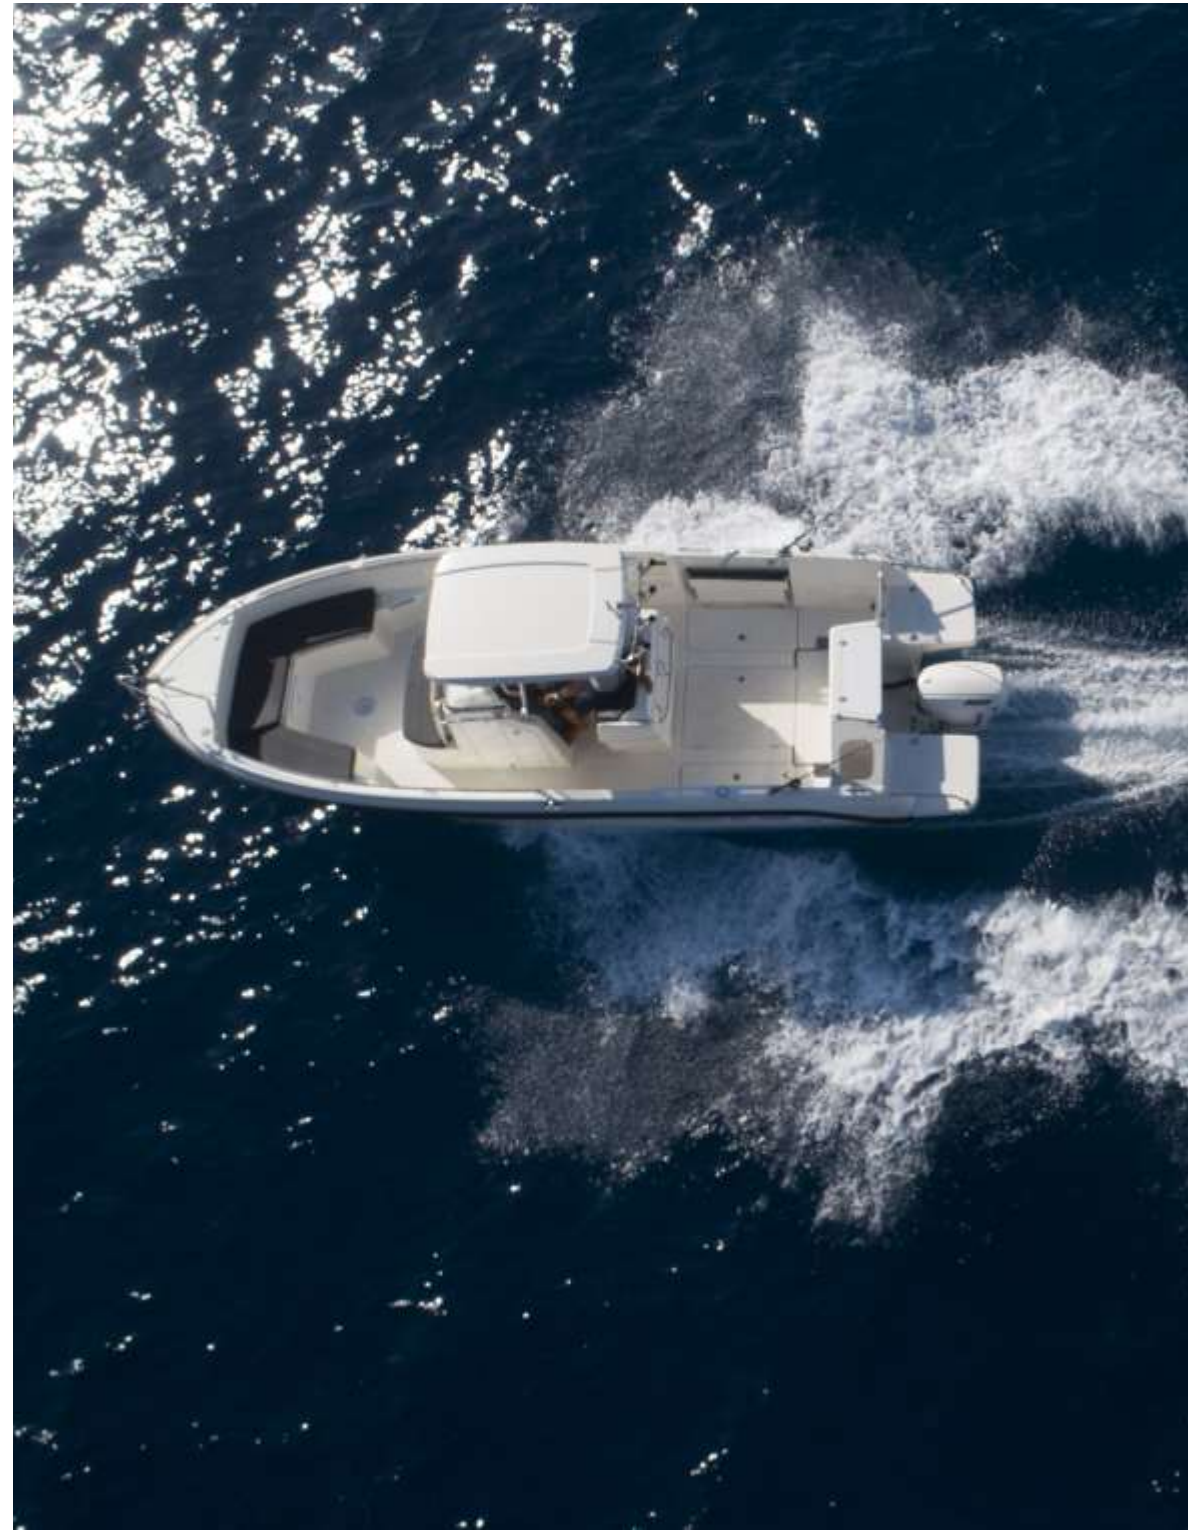

BRAND NEW YACHT

660 OPEN

Built on the same hull as very popular 660 Weekend and Pilothouse the Parker 660 Open perfectly complements the range. The innovative design with a large deck space makes it a perfect boat for both fishing and leisure. The optional T-Top and distinctive hull shape create a boat of an unique design and outstanding sea-keeping abilities. High bulwarks make the Parker 660 Open a very safe craft even during unfavorable weather conditions.

FOR MORE INFORMATION CONTACT ROYAL YACHTING

+971 (0) 4 399 6399

+971 (0) 50 467 4113 / Sales Manager

www.royalyachting.ae

emirates@royalyachting.ae