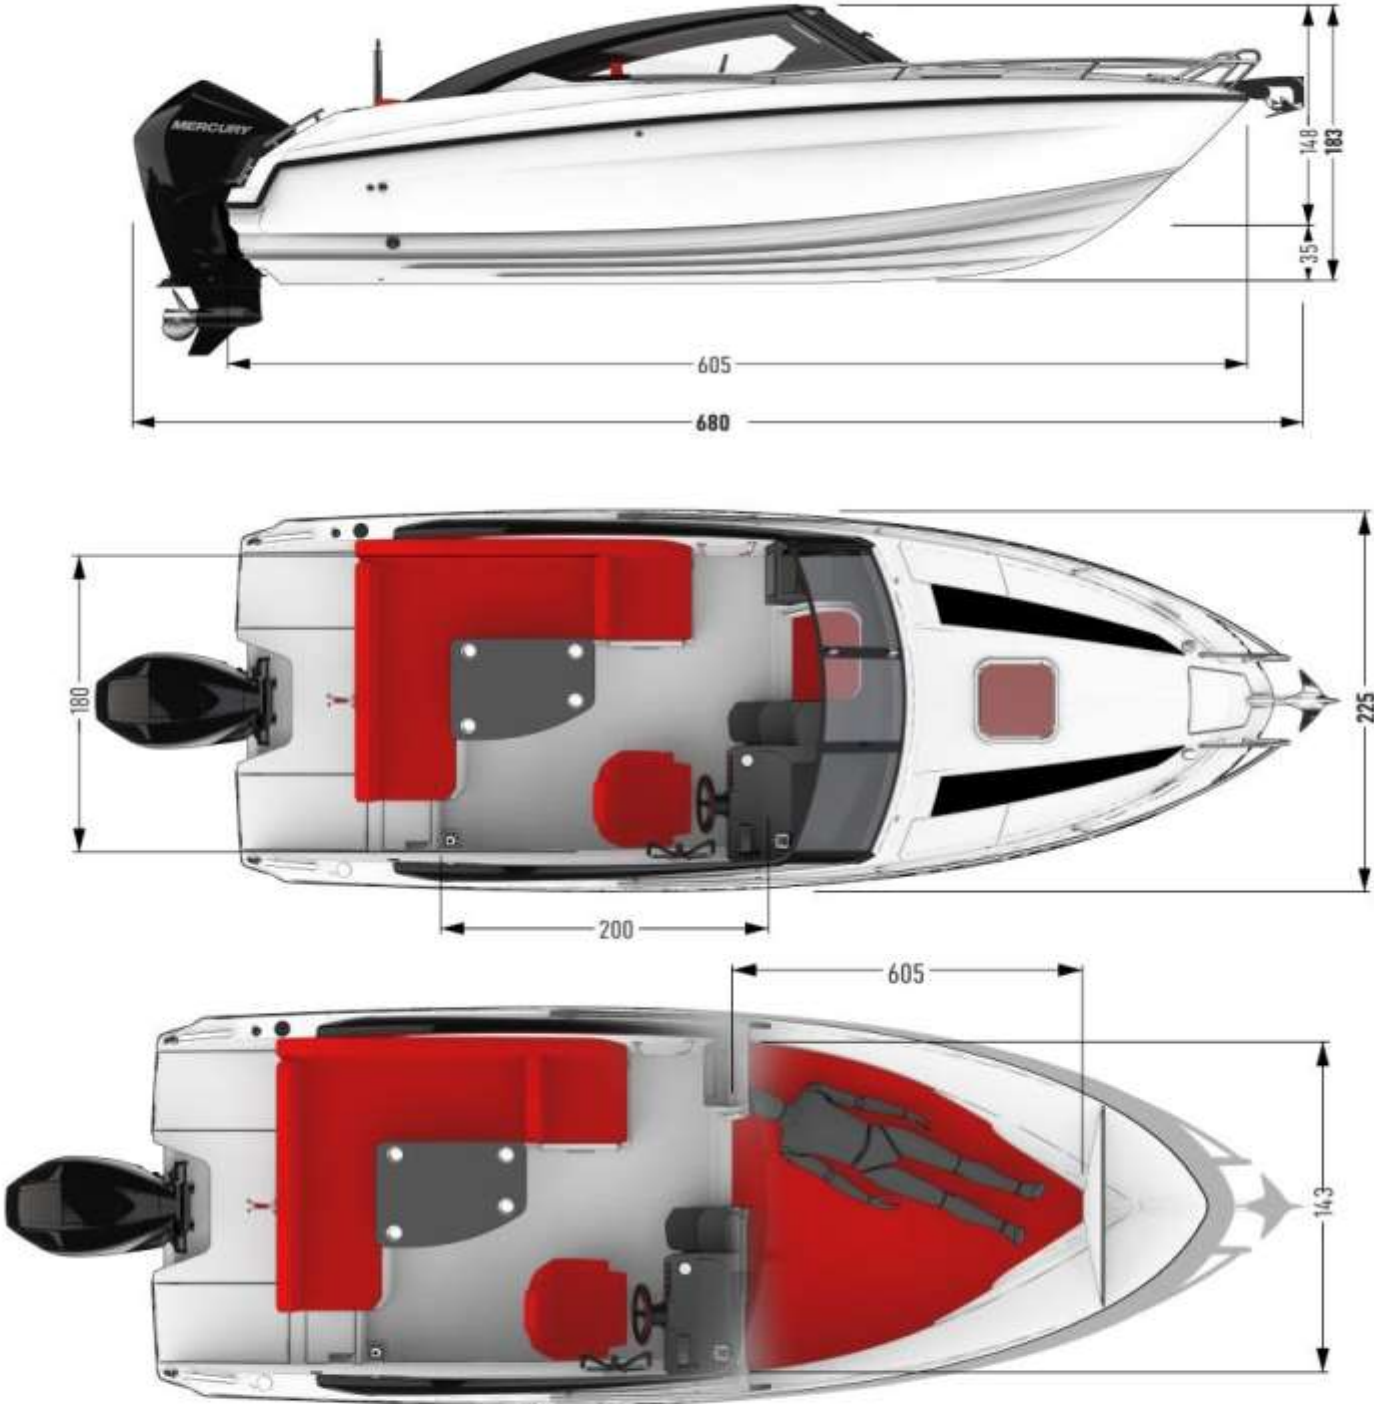

PARKER 660 OPEN

www.royalyachting.ae

PARKER 660 OPEN

PARKER

EXCLUSIVE UAE DEALER

BRAND NEW YACHT

660 OPEN

Built on the same hull as very popular 660 Weekend and Pilothouse the Parker 660 Open perfectly complements the range. The innovative design with a large deck space makes it a perfect boat for both fishing and leisure. The optional T-Top and distinctive hull shape create a boat of an unique design and outstanding sea-keeping abilities. High bulwarks make the Parker 660 Open a very safe craft even during unfavorable weather conditions.

PARKER 660 OPEN

www.royalyachting.ae

TECHNICAL DATA

Length Overall L.O.A	6.05 m
Beam Overall	2.25 m
Draught without engine	0.31 m
Weight without engine	1090 kg
Fuel tank capacity	140 L
Crew	7
CE-Classification	C
Maximum engine	200 HP
