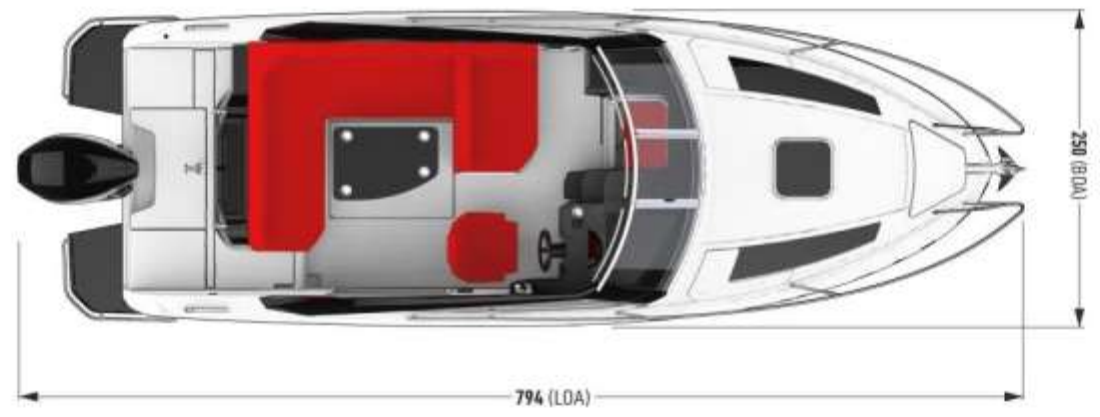

PARKER 750 DAY CRUISER

www.royalyachting.ae