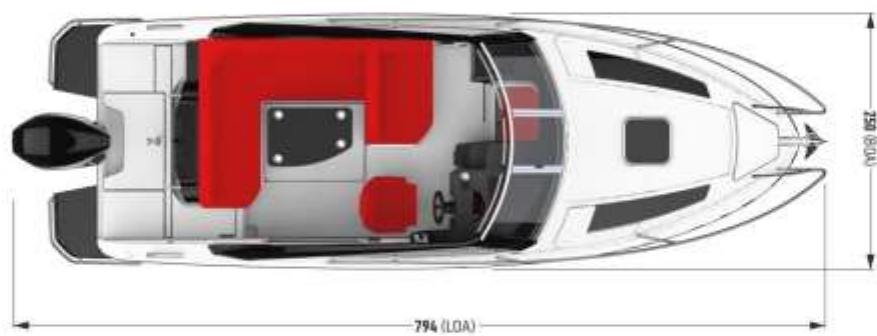

www.royalyachting.ae

T E C H N I C A L D A T A

Length Overall L.O.A	7.46 m
----------------------	--------

Beam Overall	2.55 m
--------------	--------

Draught without engine	0.39 m
------------------------	--------