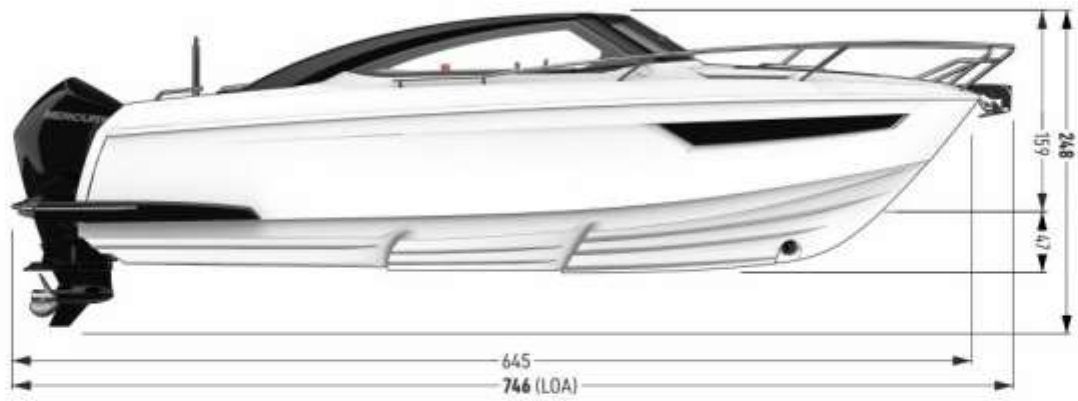

PARKER 750 DAY CRUISER

www.royalyachting.ae