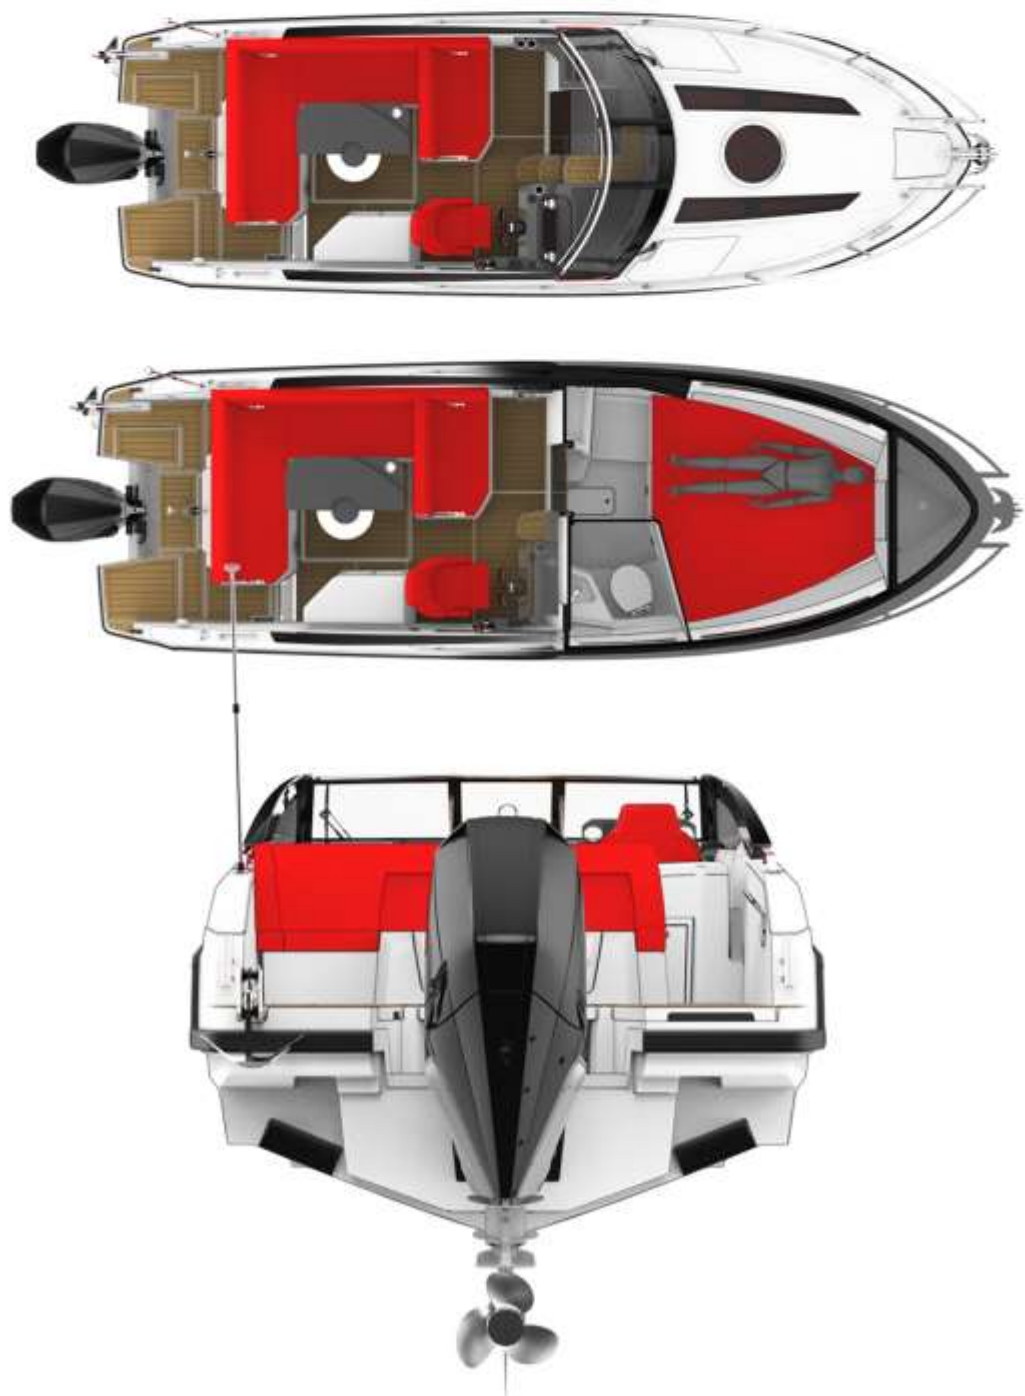

PARKER 780 ESCAPE

www.royalyachting.ae