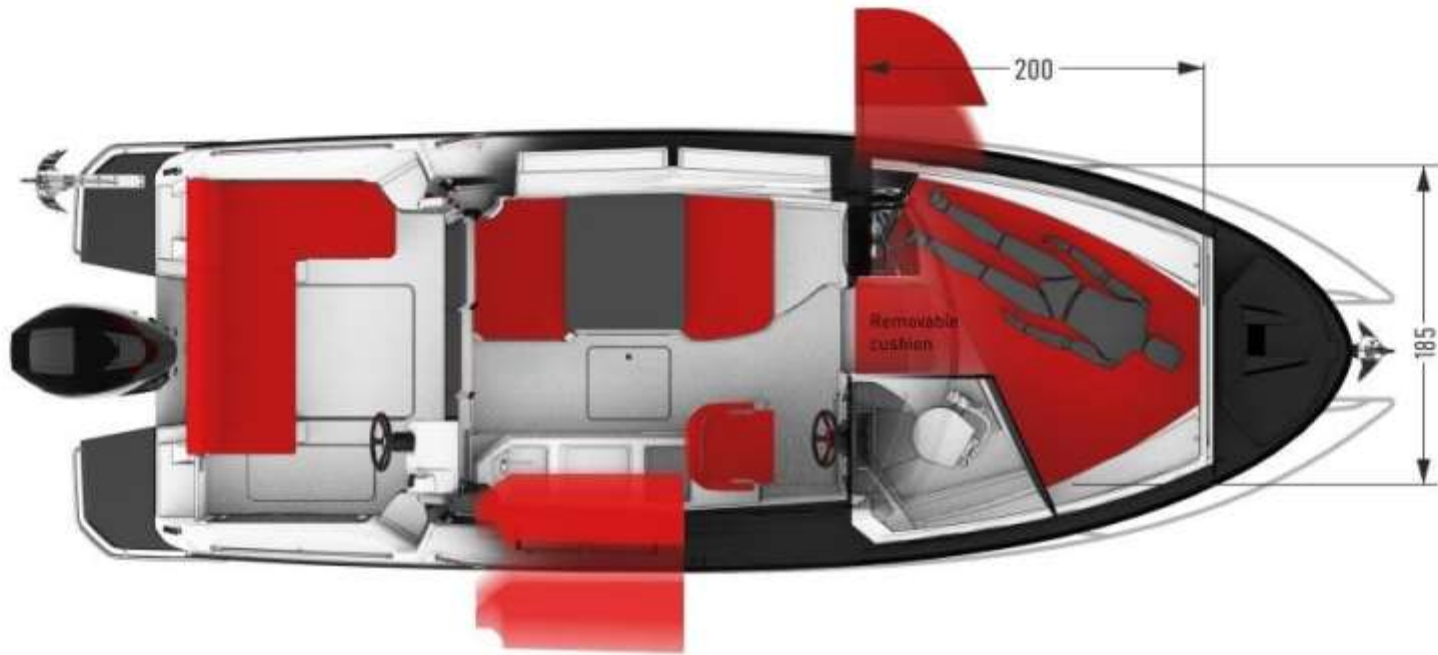

PARKER 750 CABIN CRUISER

www.royalyachting.ae

PARKER 750 CABIN CRUISER

PARKER

EXCLUSIVE UAE DEALER

BRAND NEW YACHT

750 *CABIN CRUISER*

The Parker 750 Cabin Cruiser is the first in the new line of Parker Boats. This new series has a very much sports cruiser design with superb sea keeping qualities. The new revolutionary GRP laminated hull of the new boat was specifically designed for high speeds, whilst maintaining the comfort of a smooth passage. The well-shaped hull with multiple spray rails permits speeds up to 35 knots with a 150 HP outboard engine and 45 knots with a 250 HP engine.

TECHNICAL DATA

Length Overall L.O.A	7.46 m
----------------------	--------

Beam Overall	2.55 m
--------------	--------

Draught without engine	0.39 m
------------------------	--------

Weight without engine	1860 kg
-----------------------	---------