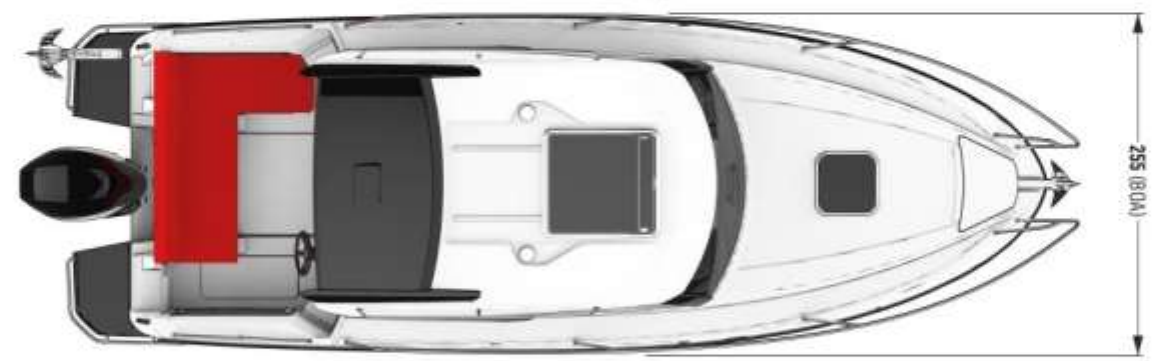

PARKER 750 CABIN CRUISER

www.royalyachting.ae