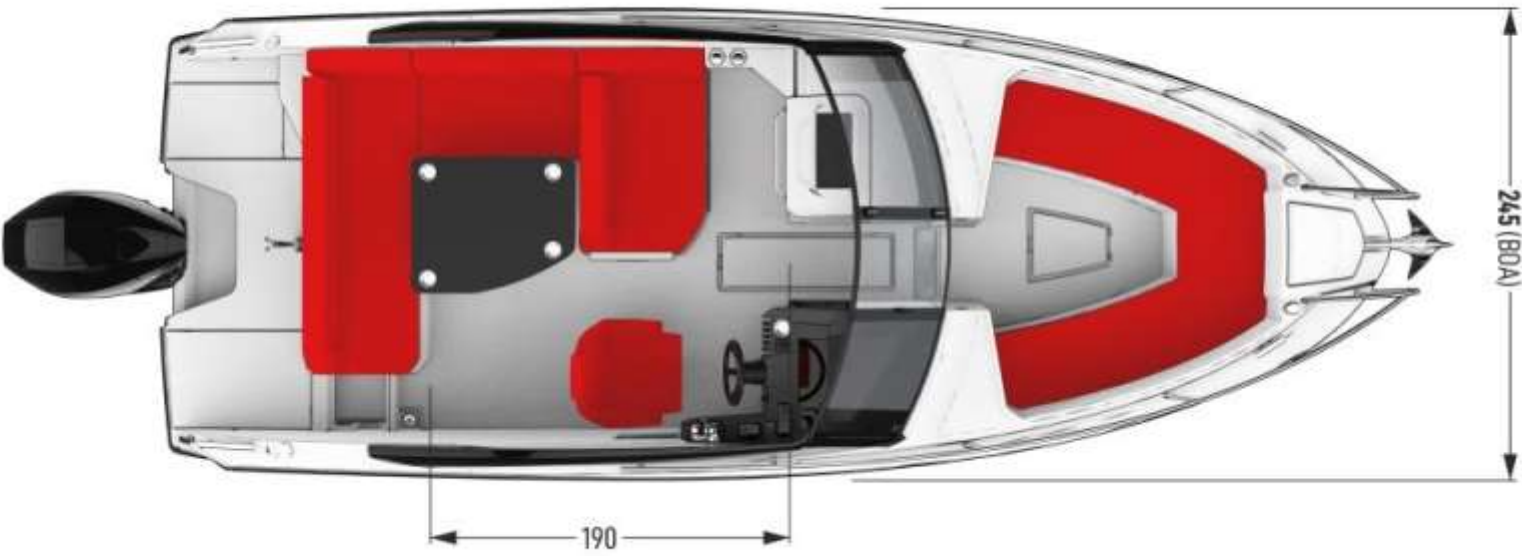

PARKER 690 BOW RIDER

www.royalyachting.ae

PARKER 690 BOW RIDER

PARKER

EXCLUSIVE UAE DEALER

BRAND NEW YACHT

690 BOW RIDER

Another fabulous stunning boat from the Parker boat leisure range, the Parker 690 Bowrider with its spacious and innovative design offers a distinctive lifestyle out on the water.

Built with striking features, open steering console and a streamlined hull, the 690 Bowrider gives the overall edge of being sporty whilst combining comfort and excellent handling for all speeds whilst driving.

PARKER 690 BOW RIDER

www.royalyachting.ae

PARKER 690 BOW RIDER

www.royalyachting.ae

TECHNICAL DATA

Length Overall L.O.A	6.45 m
Beam Overall	2.45 m
Draught without engine	0.40 m
Weight without engine	1400 kg
Fuel tank capacity	220 L
Water capacity	40 L
Crew	7
CE-Classification	C
Maximum engine	250 HP
