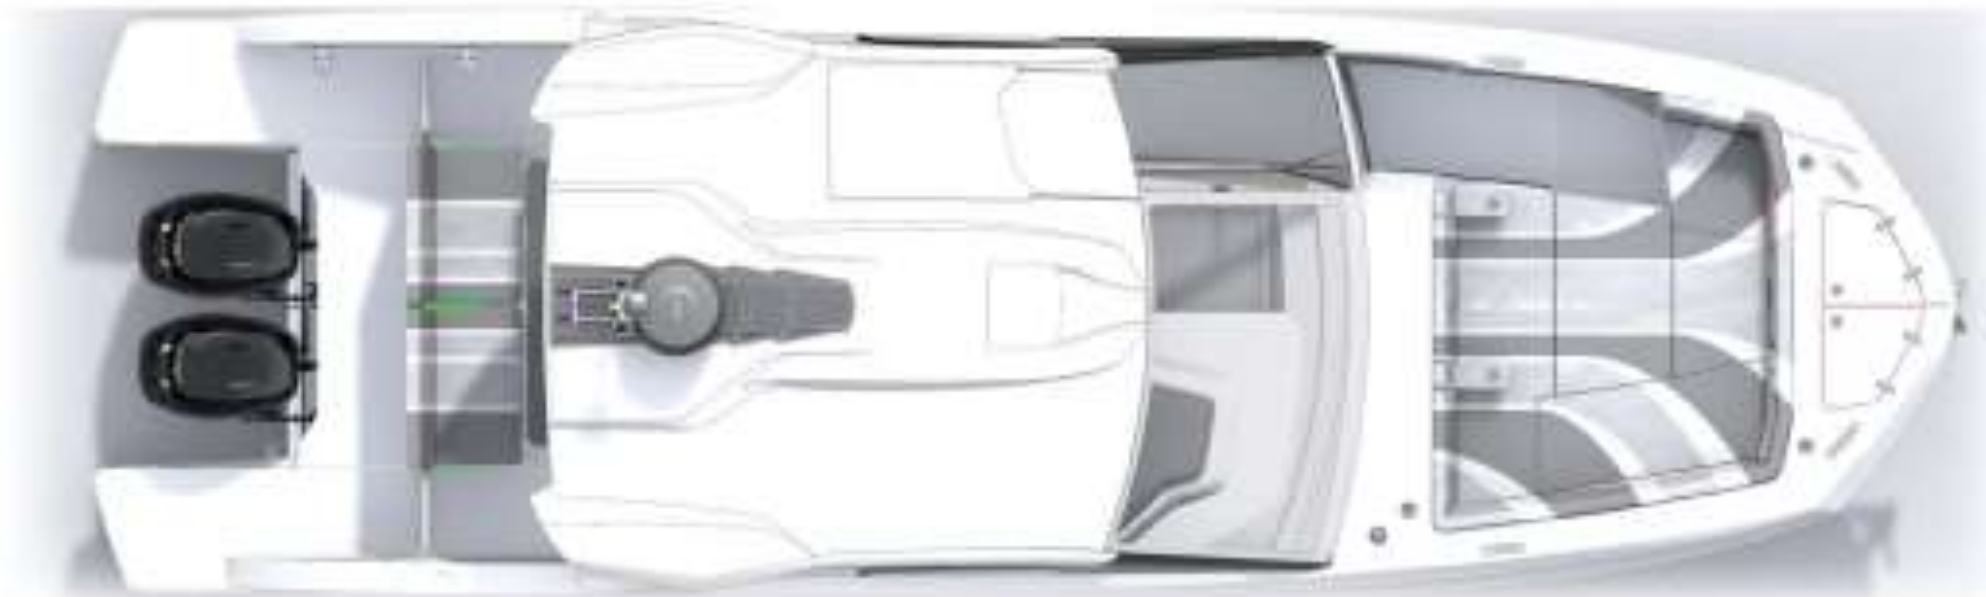

GALEON 325 GTO

www.royalyachting.ae

GALEON 325 GTO

GALEON
YACHTS
EXCLUSIVE UAE DEALER

BRAND NEW YACHT

325 GTO

Galeon 325 GTO is an unrivaled novelty within the Galeon shipyard offer.

It is a breakthrough vessel, where its design fits in to the global trend for fast and luxurious weekend yachts powered by outboard engines.

A noticeable characteristic feature is a wide bow in the "BowRider" type, in which the seating area is integrated. One of its elements is an adjustable table. The richly decorated upholstery with armrests and cup holders adds elegance and increases comfortability.

FOR MORE INFORMATION CONTACT ROYAL YACHTING

 +971 (0) 4 399 6399

 +971 (0) 50 467 4113 / Sales Manager

 www.royalyachting.ae

 emirates@royalyachting.ae

SPECIFICATION

Length of the hull	[m]	9.93	[ft]	32'6"
Length overall	[m]	9.99	[ft]	32'9"
Beam of the hull	[m]	3.28	[ft]	10'9"
Beam overall	[m]	3.34	[ft]	10'11"
Draft max. (canoe body)	[m]	TBD	[ft]	TBD
Fuel tank capacity	[dm ³]	2 x 425	[US Gal]	2 x 112
Water tank capacity	[dm ³]	120	[US Gal]	31
Mass of Light Craft Condition	[kg]	TBD	[lbs]	TBD
Maximum load	[kg]	TBD	[lbs]	TBD
Min. engine (-s) power	[HP]	2x 221/300		
Max. engine (-s) power	[HP]	2x336/450		
Crew limit		10		
Category		C		