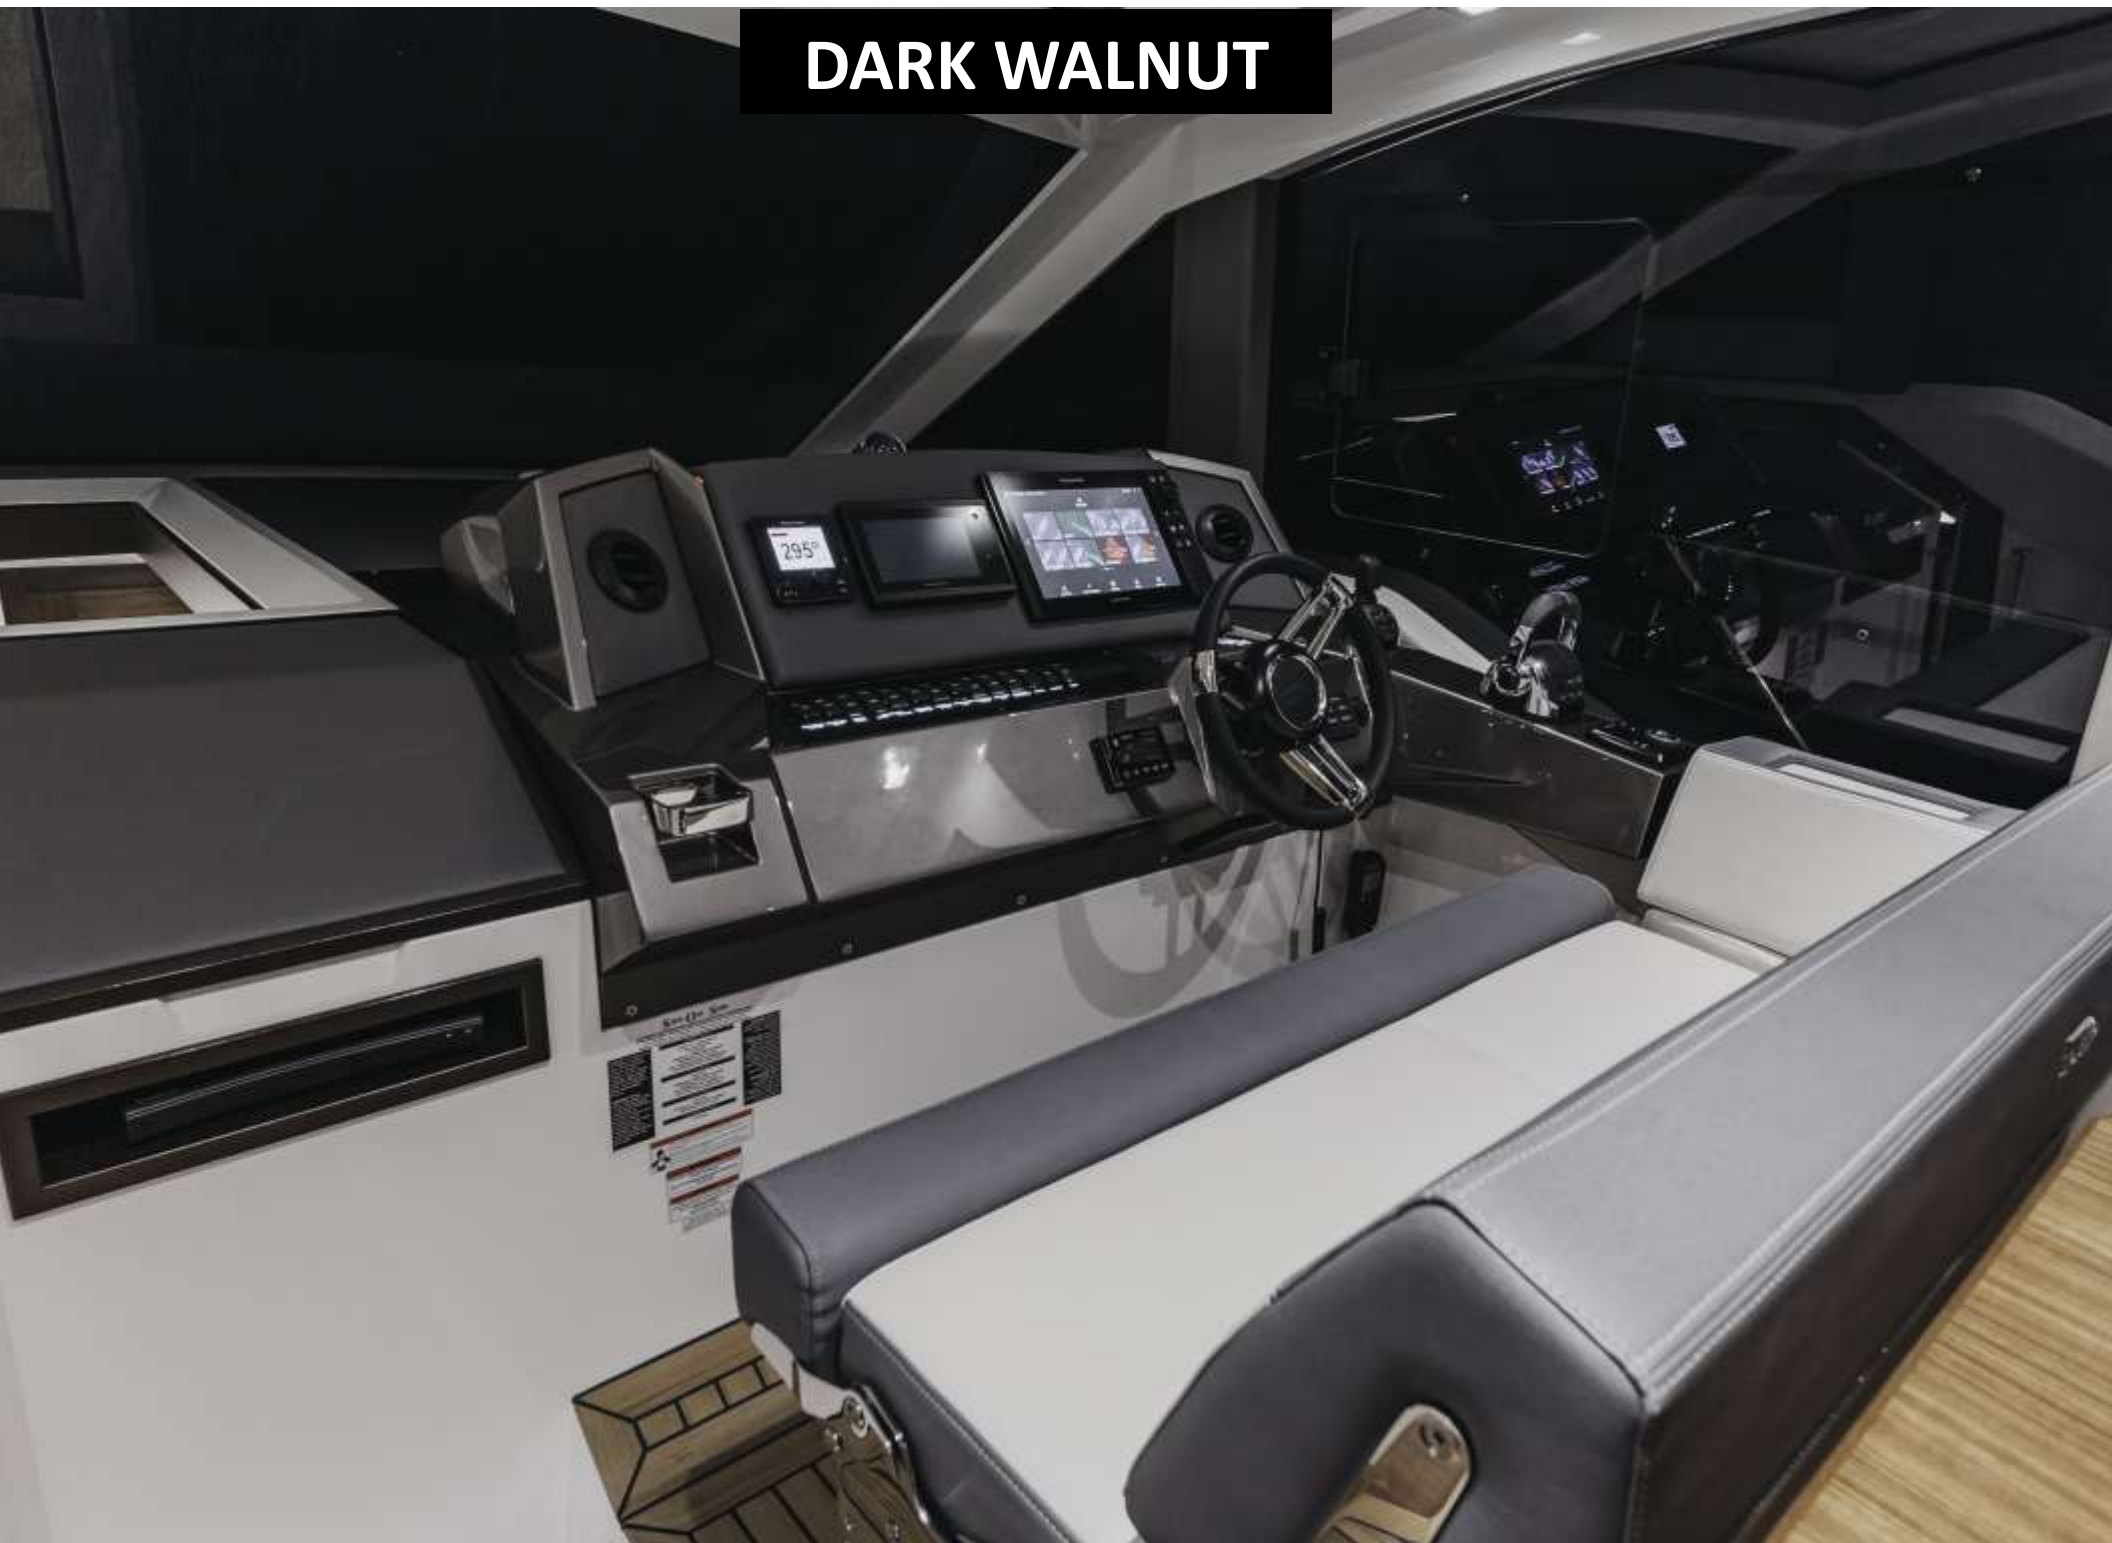

DARK WALNUT