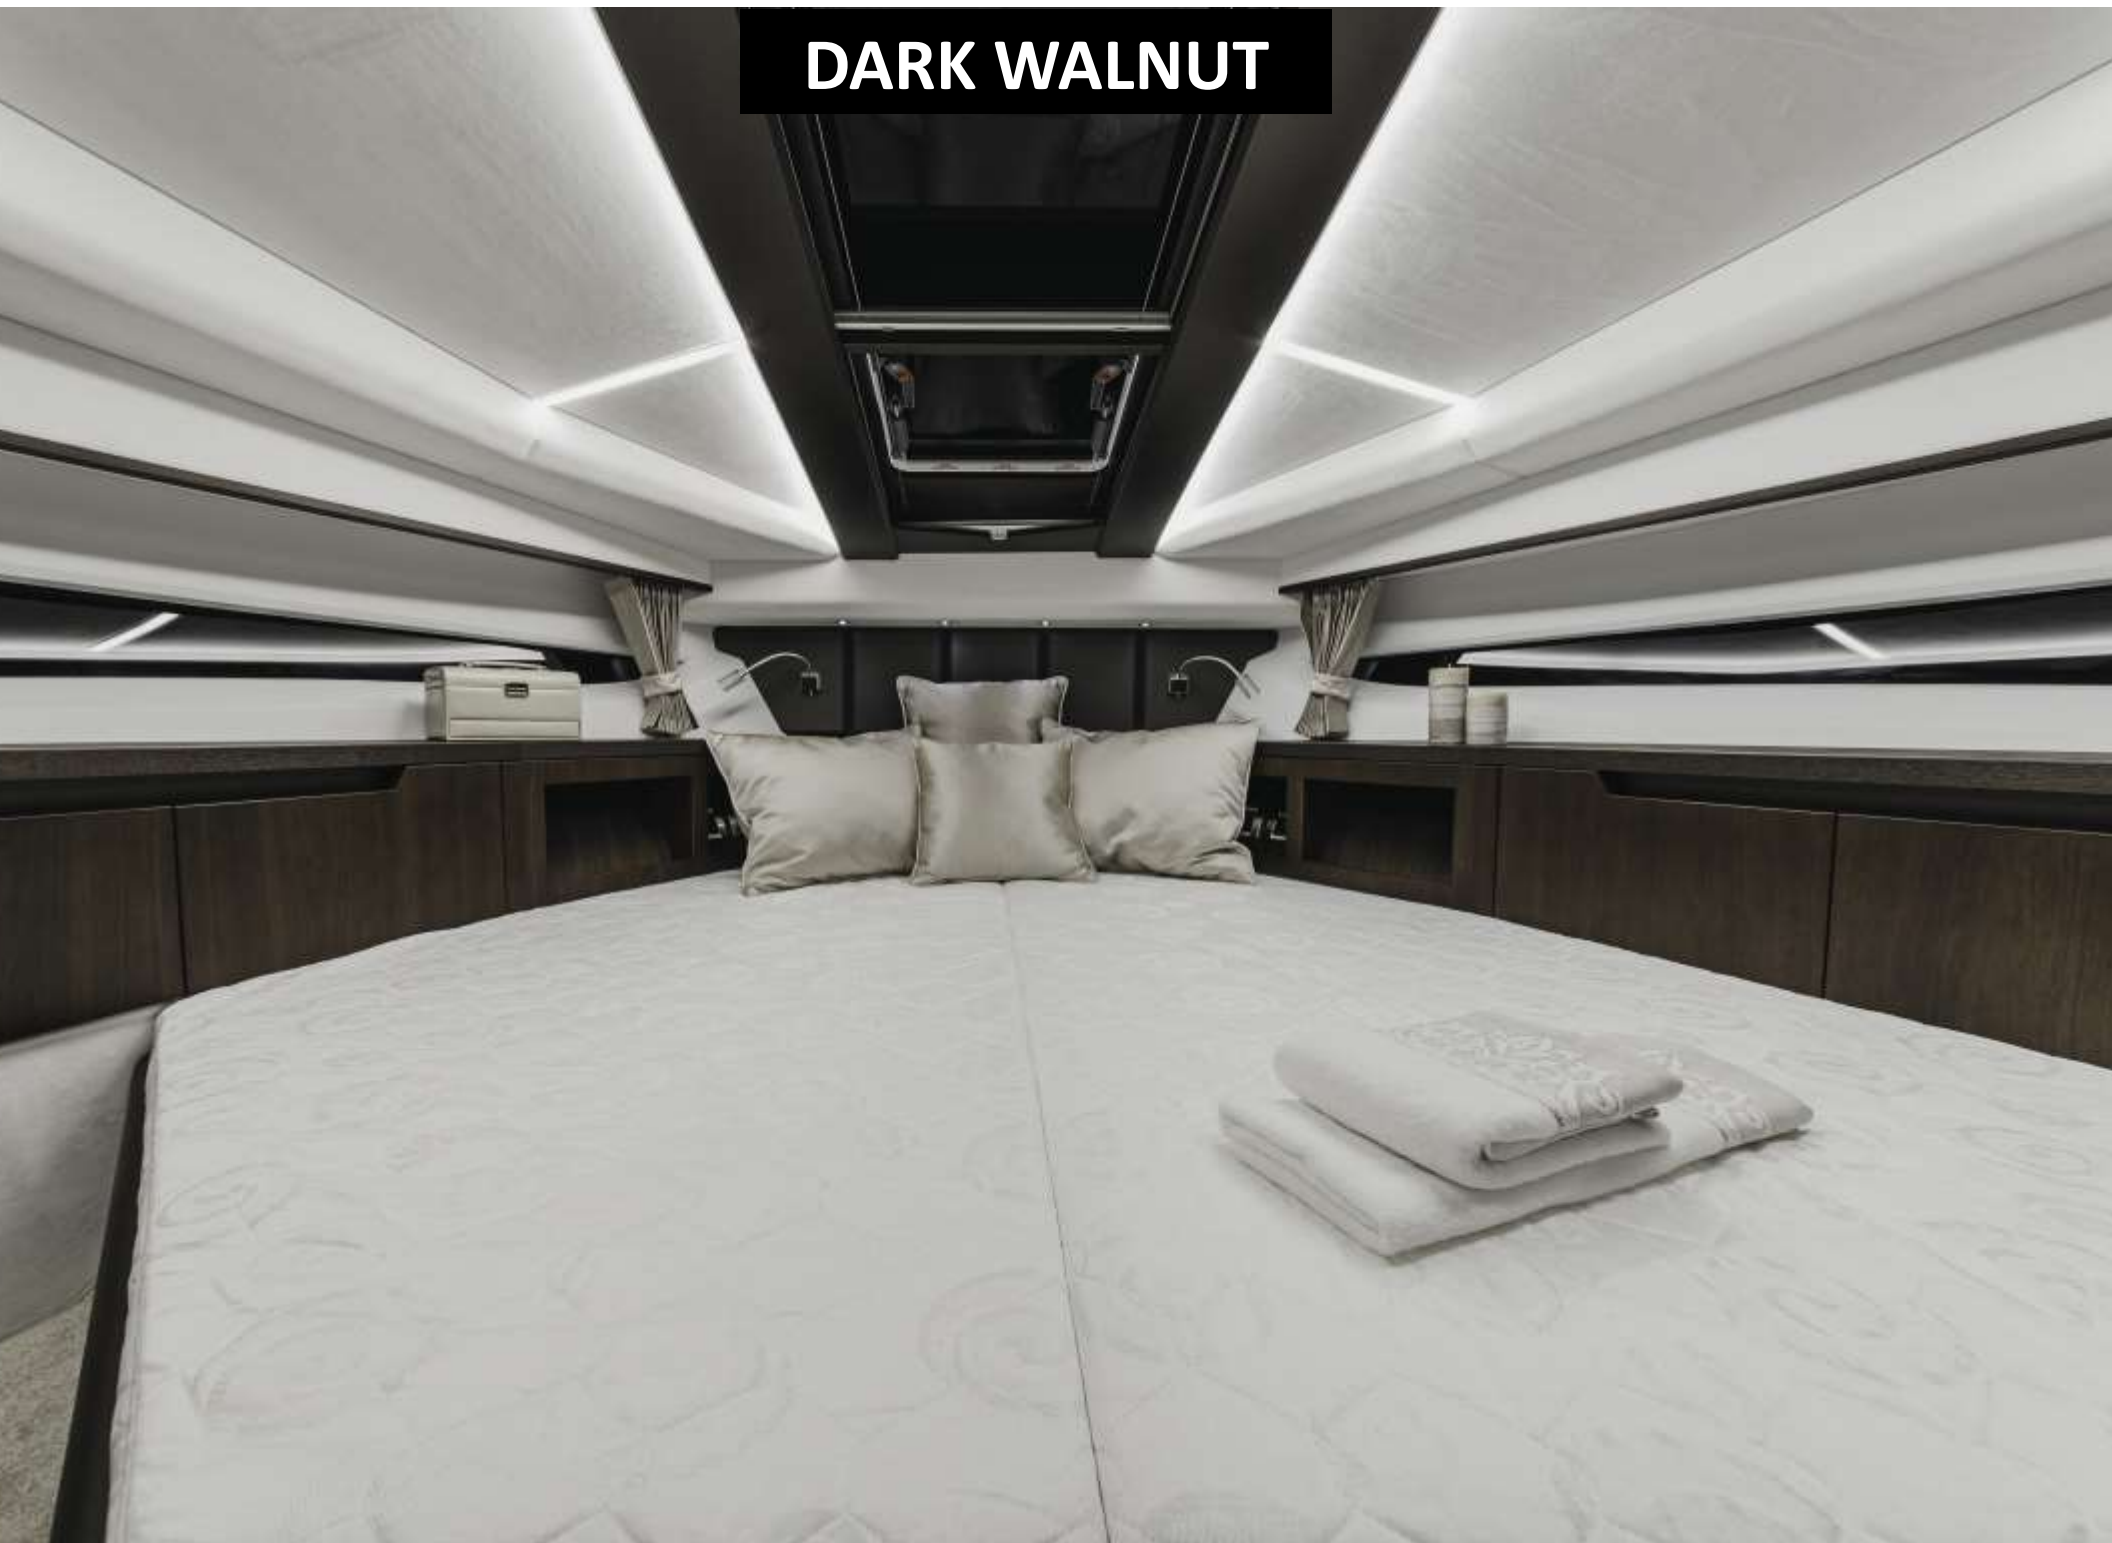

DARK WALNUT