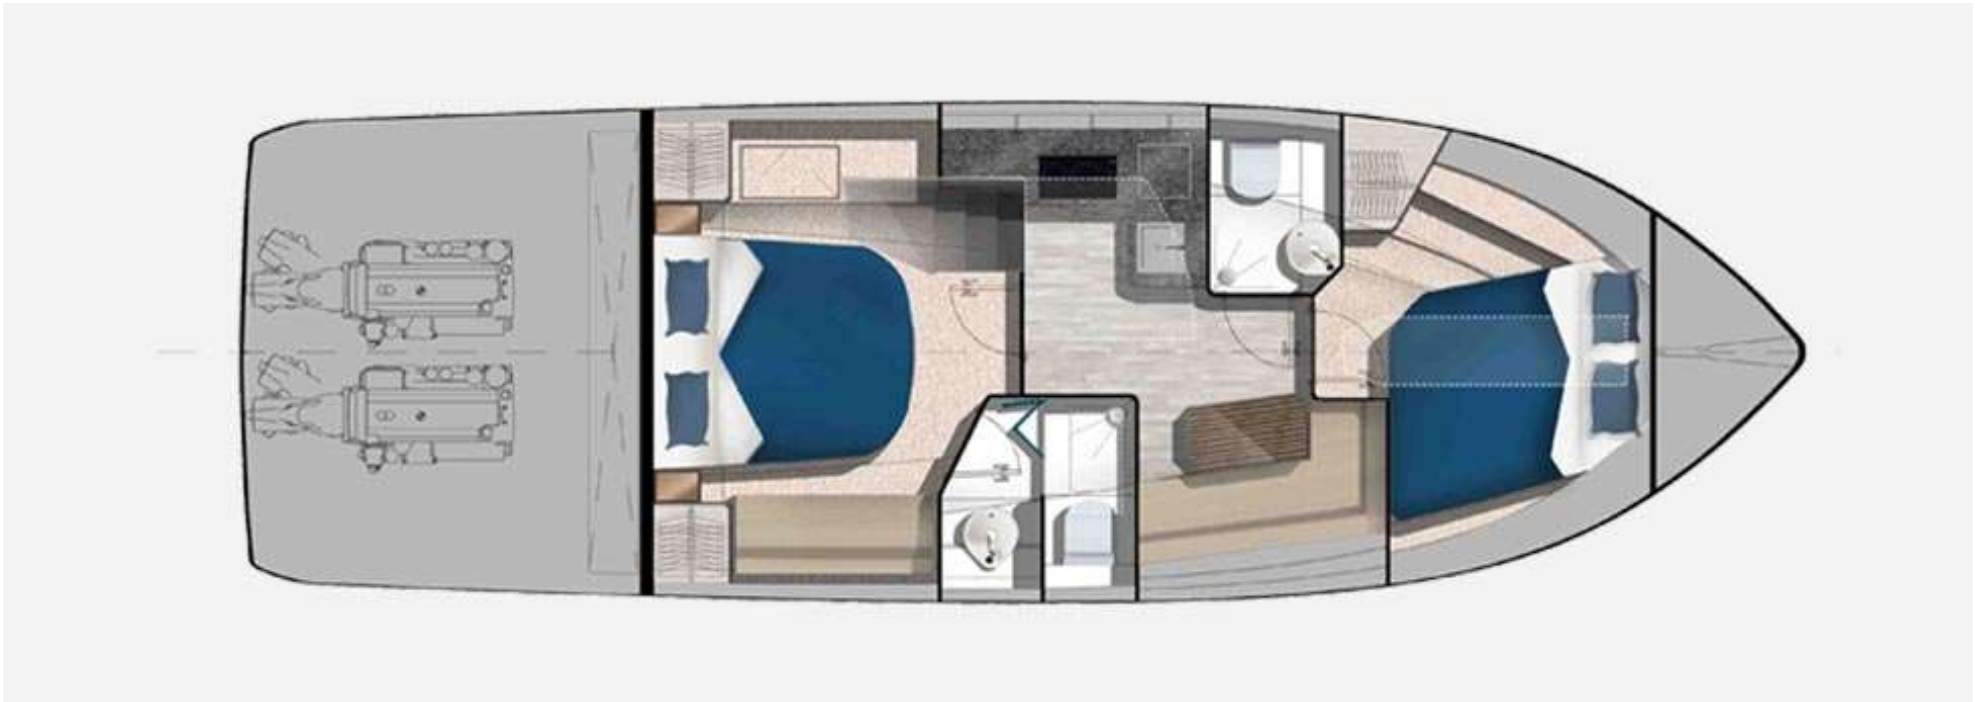

GALEON 425 HTS

www.royalyachting.ae

GALEON 425 HTS

GALEON
YACHTS
EXCLUSIVE UAE DEALER

BRAND NEW YACHT

GALEON YACHTS

425 HTS

The 425 HTS joins the cruiser lineup of the Four Generation Gale on models and further improves on the already amazing performance of the sporty 485 series it was based on. The hardtop offers - a distinguishable, sporty exterior matched by its quality interior. The sleek lines and an exceptional profile make it easy to forget the yacht's true nature where functionality and comfort will always take precedence. Features like wide side decks for easy bow access in all weather conditions, a garage for an inflatable tender or a gangway option for safe marina access are sure to impress future owners.

LATI GREY

LATI GREY

LATI GREY

LATI GREY

LATI GREY

LATI GREY

S P E C I F I C A T I O N

Length of the hull	[m]	11.99	[ft]	36'4"
Length overall	[m]	13,46	[ft]	44'2"
Beam of the hull	[m]	3,84	[ft]	12'7"
Beam overall	[m]	3,9	[ft]	13'
Draft max. (canoe body)	[m]	1,09	[ft]	3'7"
Fuel tank capacity	[dm3]	TBD	[US Gal]	
Water tank capacity	[dm3]	TBD	[US Gal]	
Mass of Light Craft Condition	[kg]	TBD	[lbs]	
Maximum load	[kg]	TBD	[lbs]	
Min. engine (-s) power	[HP]	2x 165/225		
Max. engine (-s) power	[HP]	2x 320/430		
Crew limit		TBD		
Category		B		