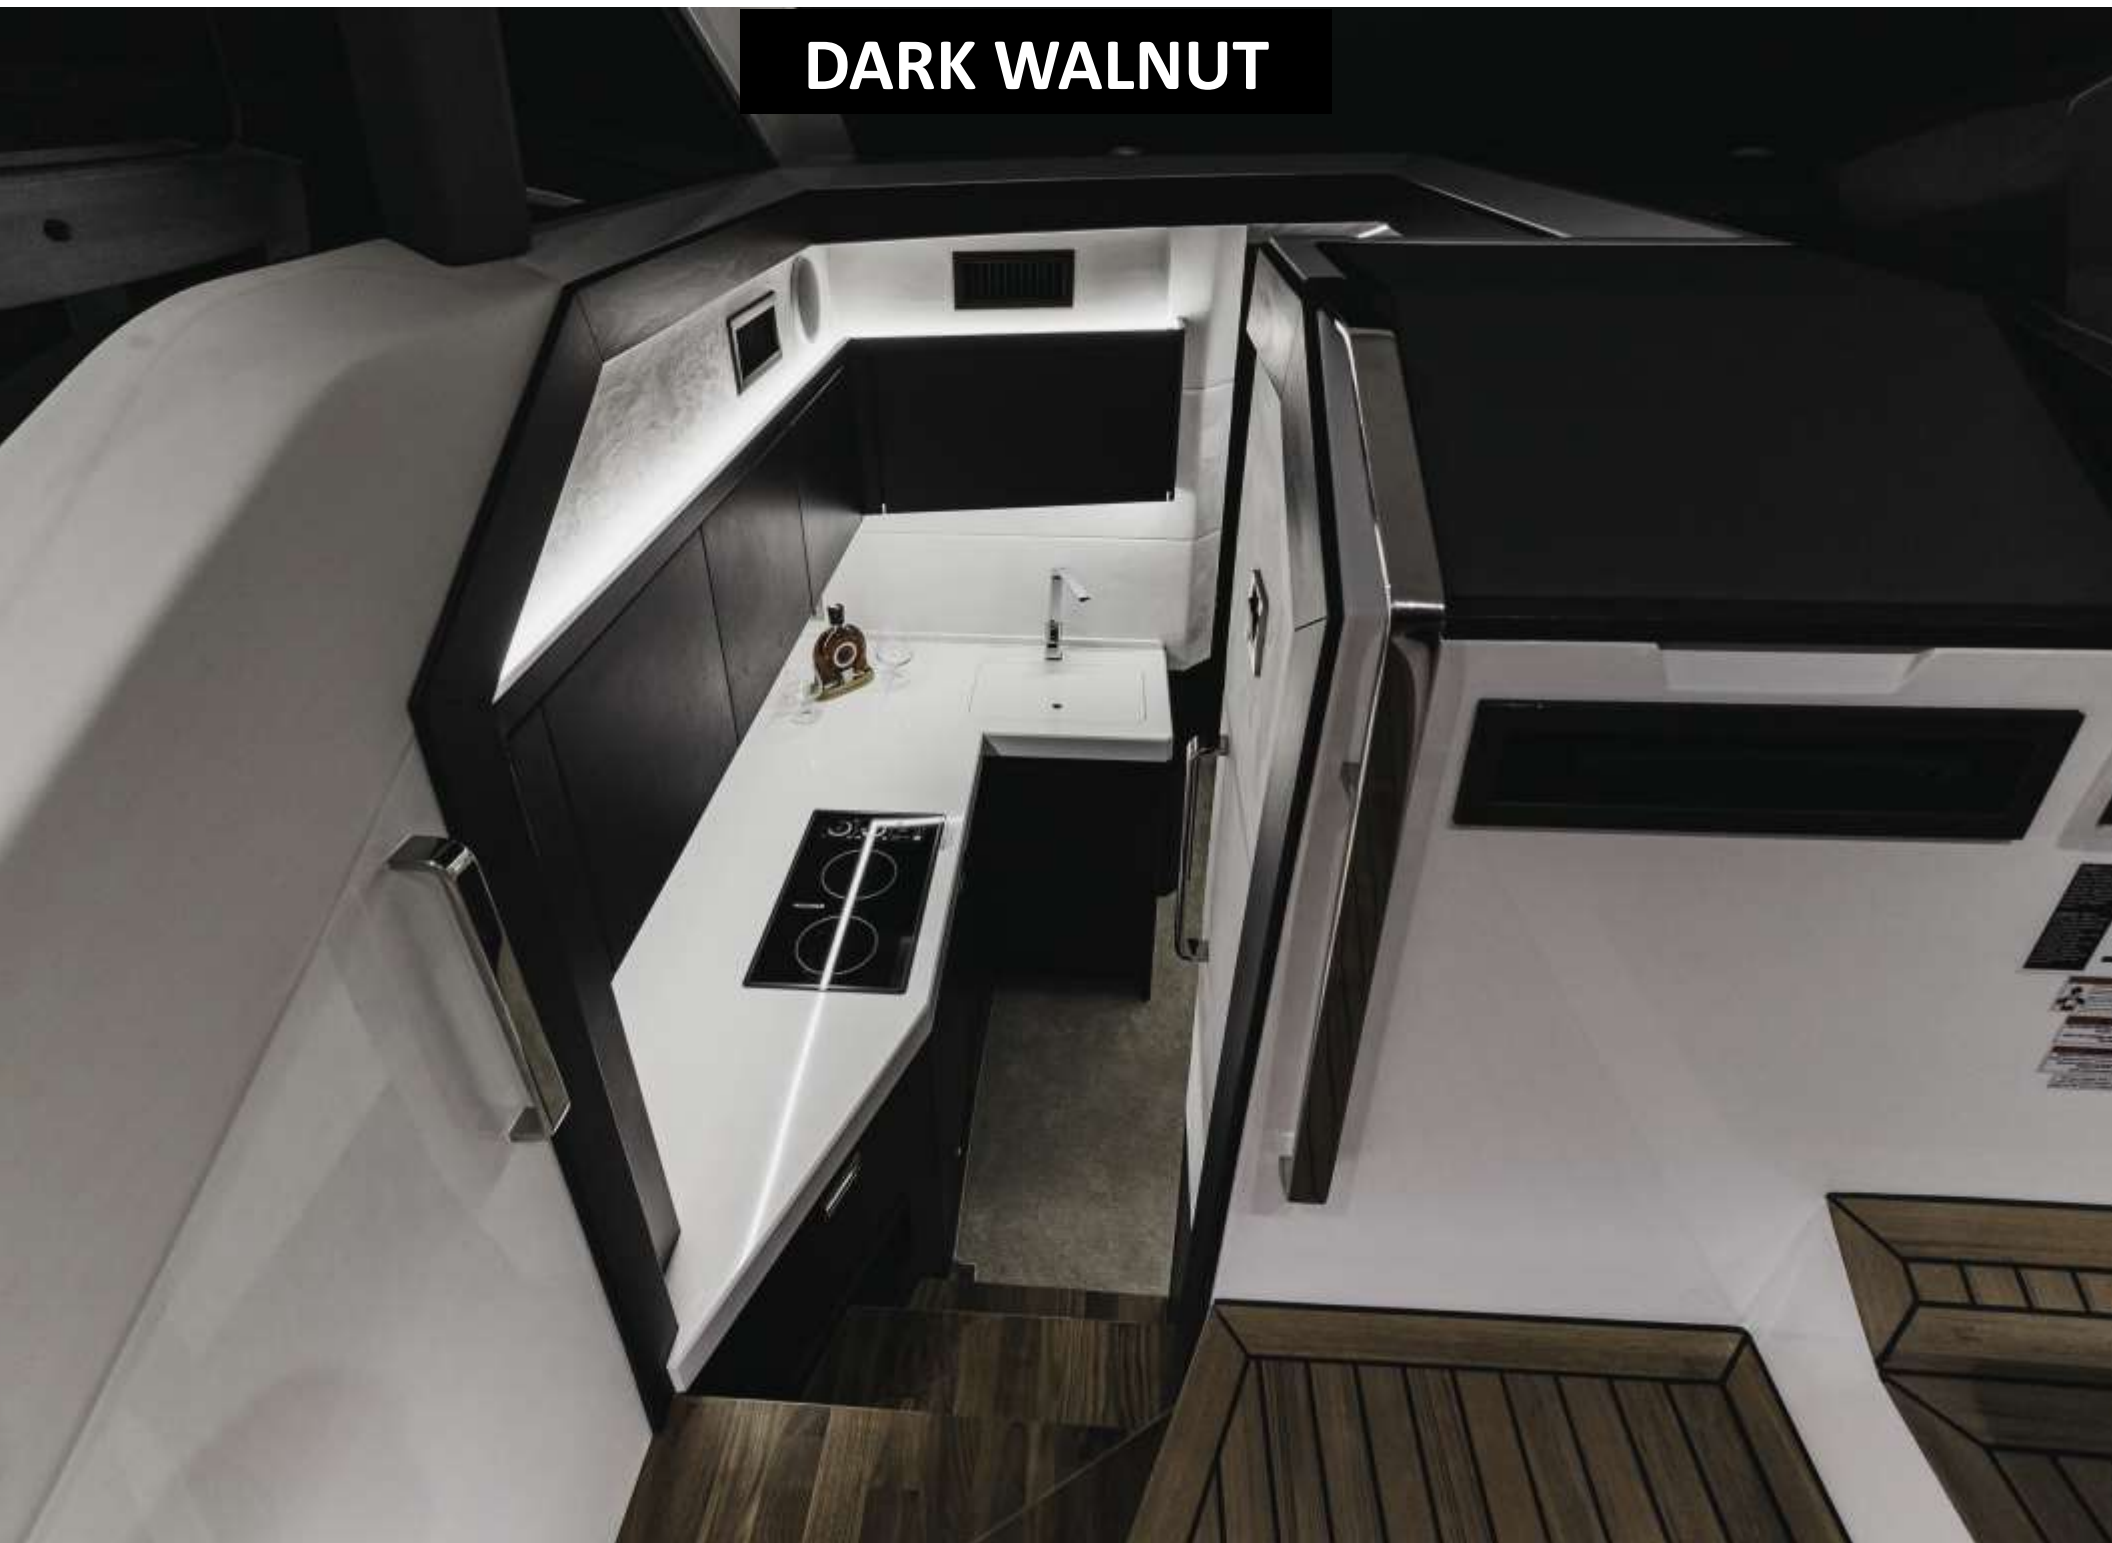

DARK WALNUT