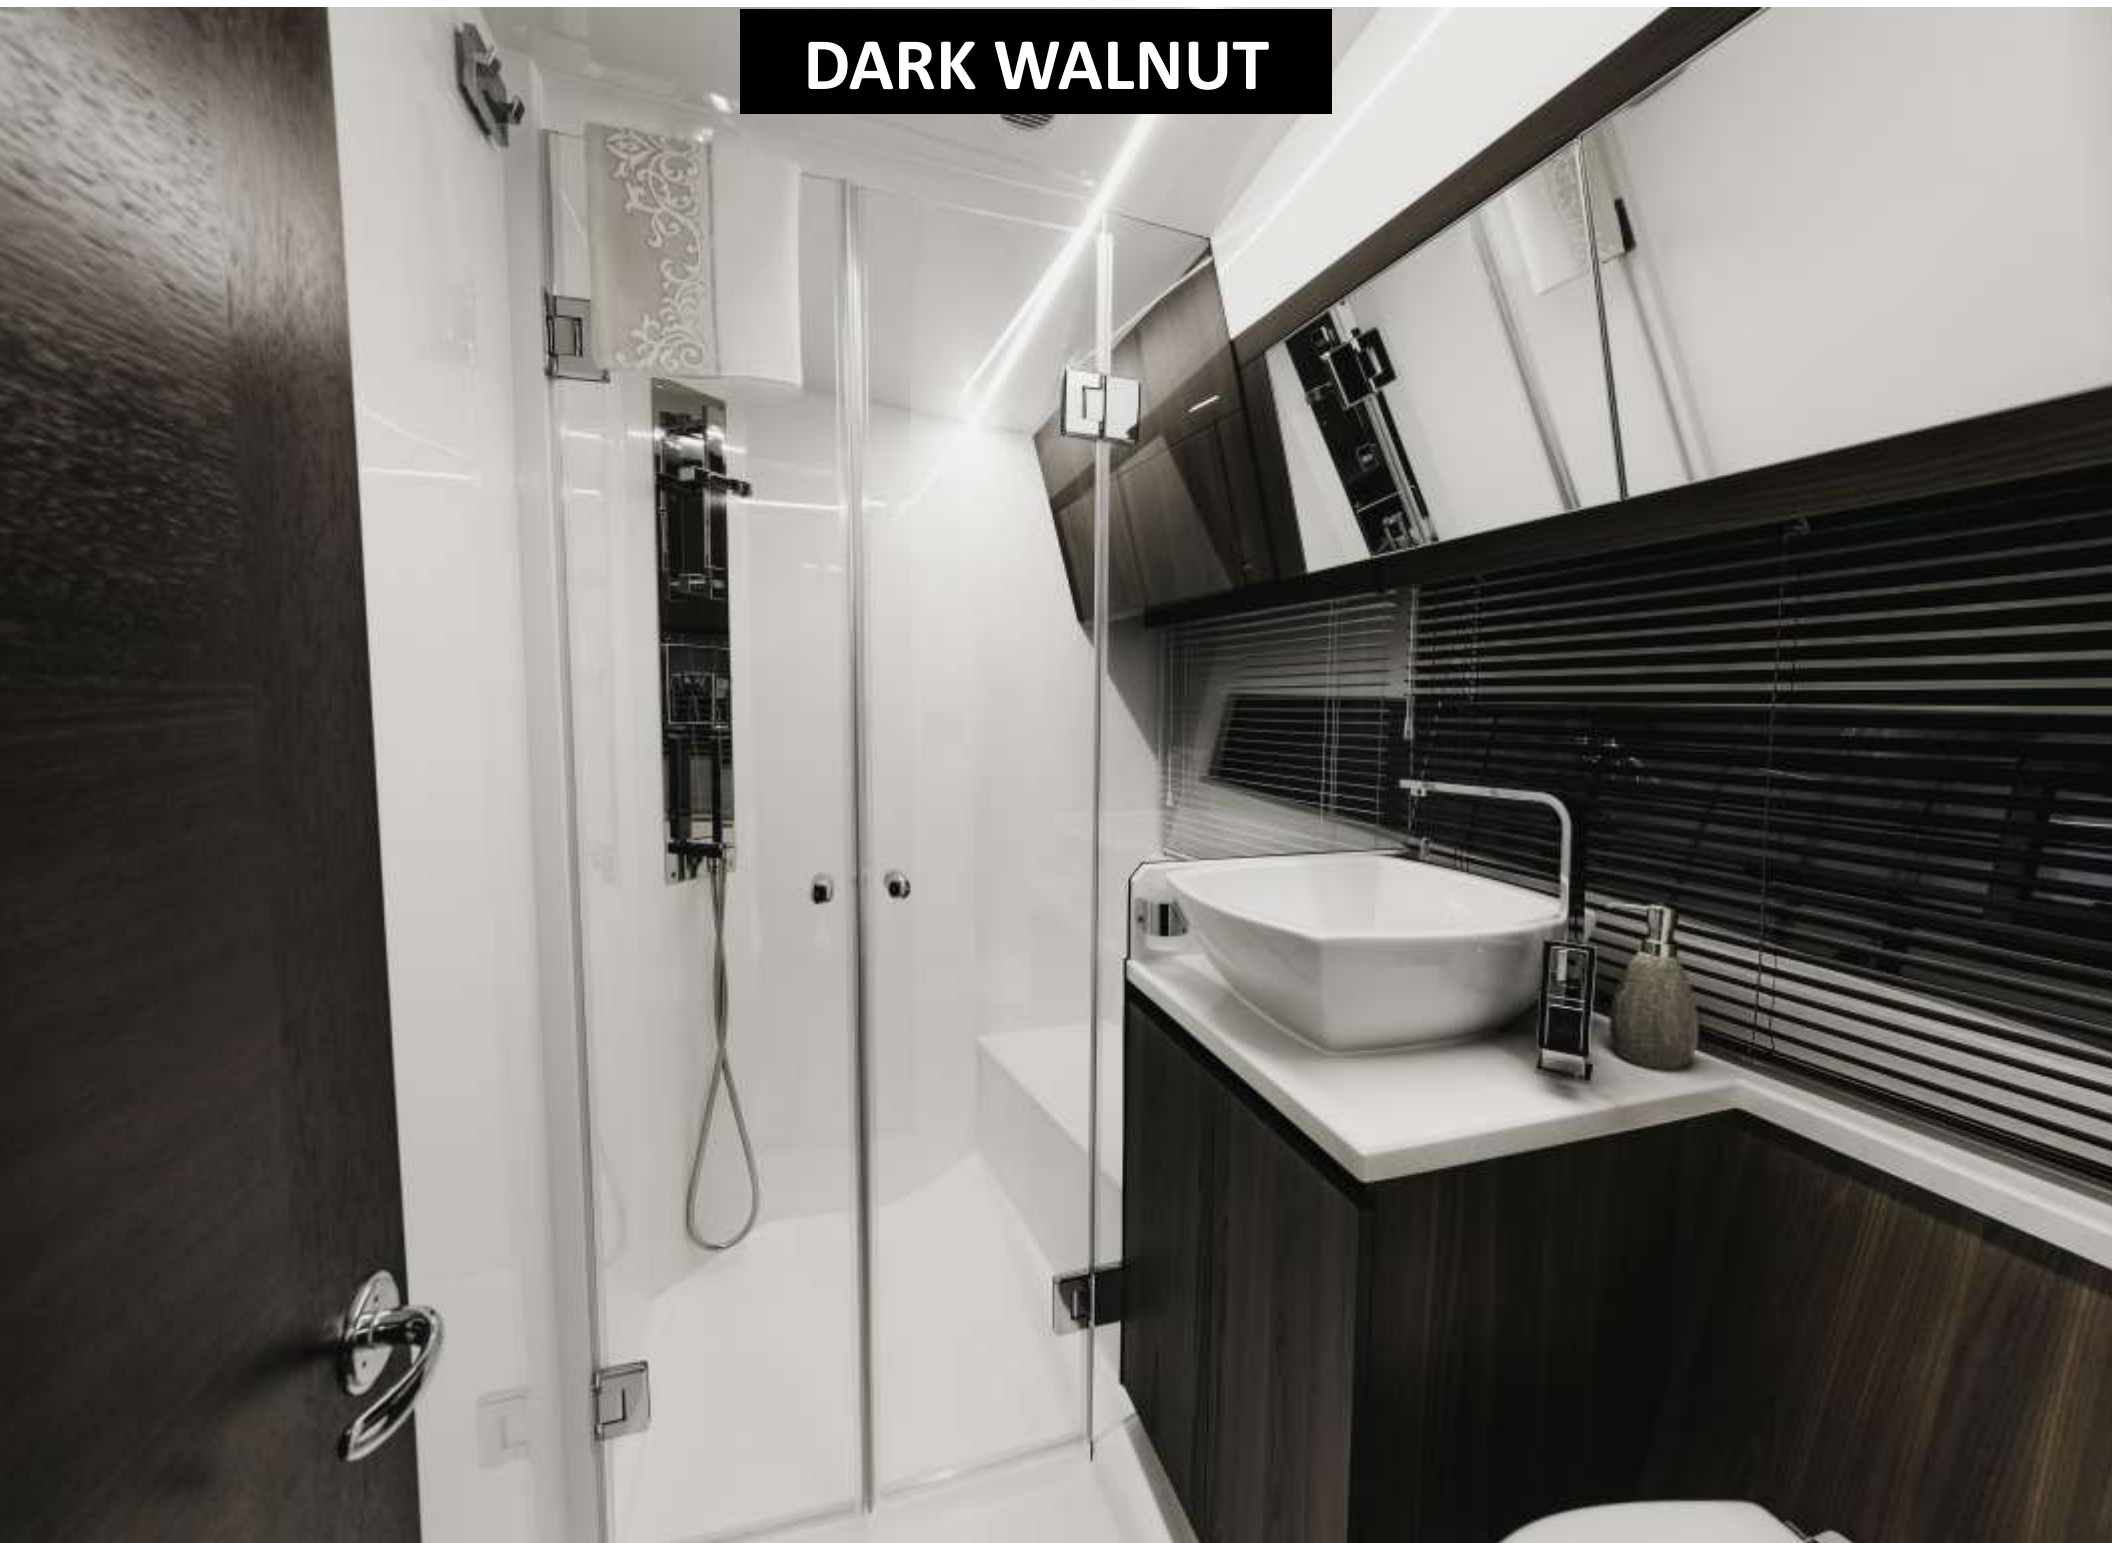

DARK WALNUT