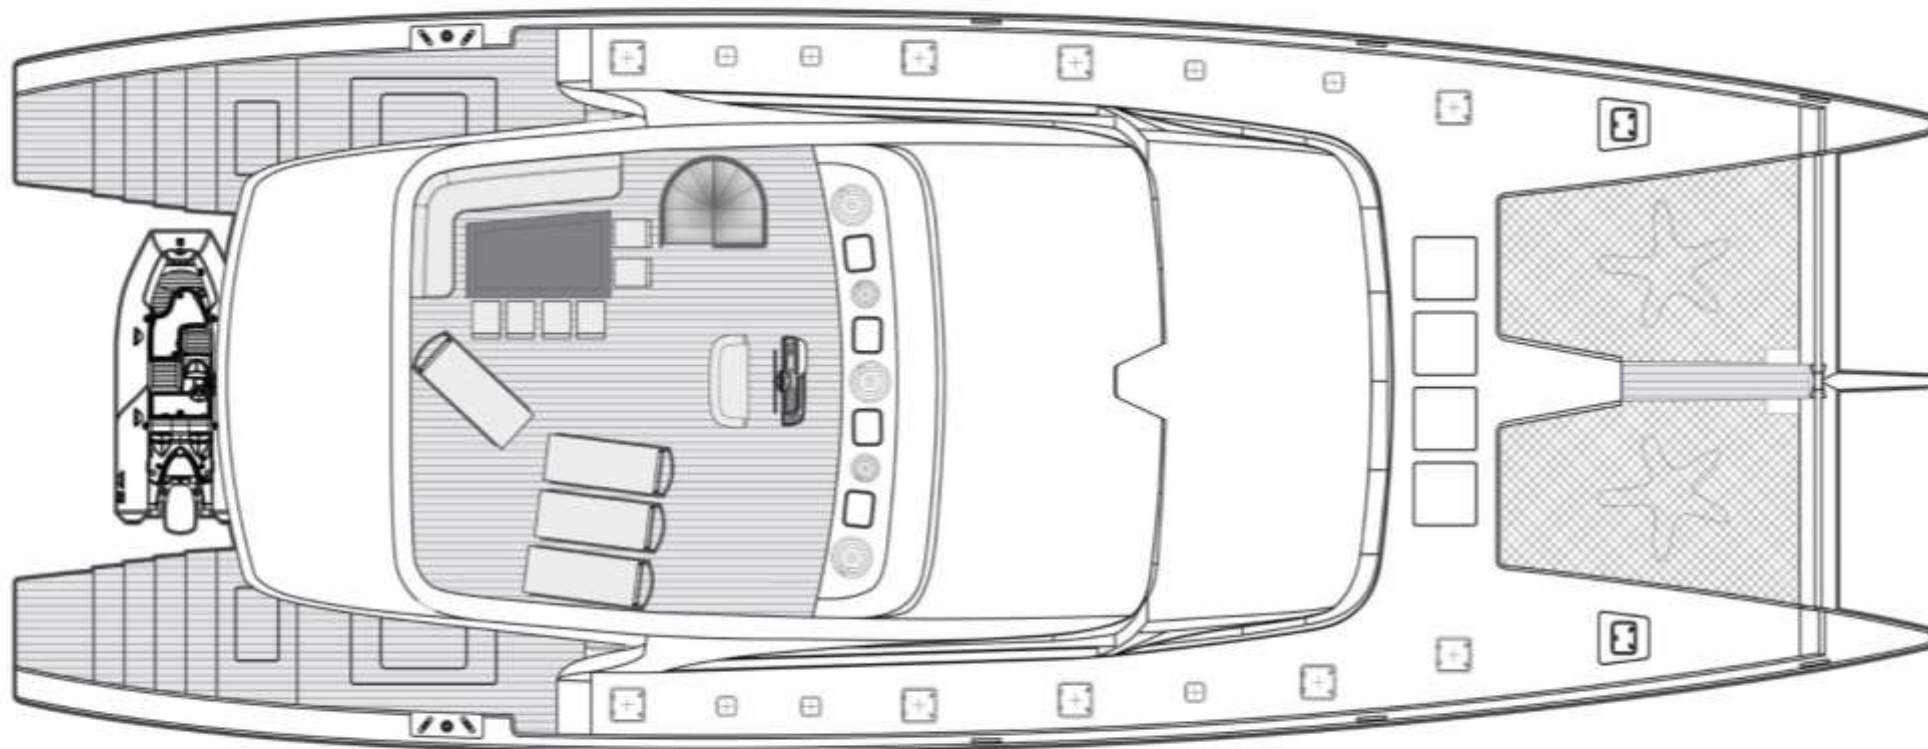

Layouts

OFFICIAL SUNREEF YACHTS DEALER FOR UAE

Royal Yachting Middle East Boat Trading LLC

Tel: 04 3996399 Mob: 050 4674113

www.royalyachting.ae emirates@royalyachting.ae

ALL PHOTOGRAPHS ARE FOR ILLUSTRATION PURPOSES ONLY