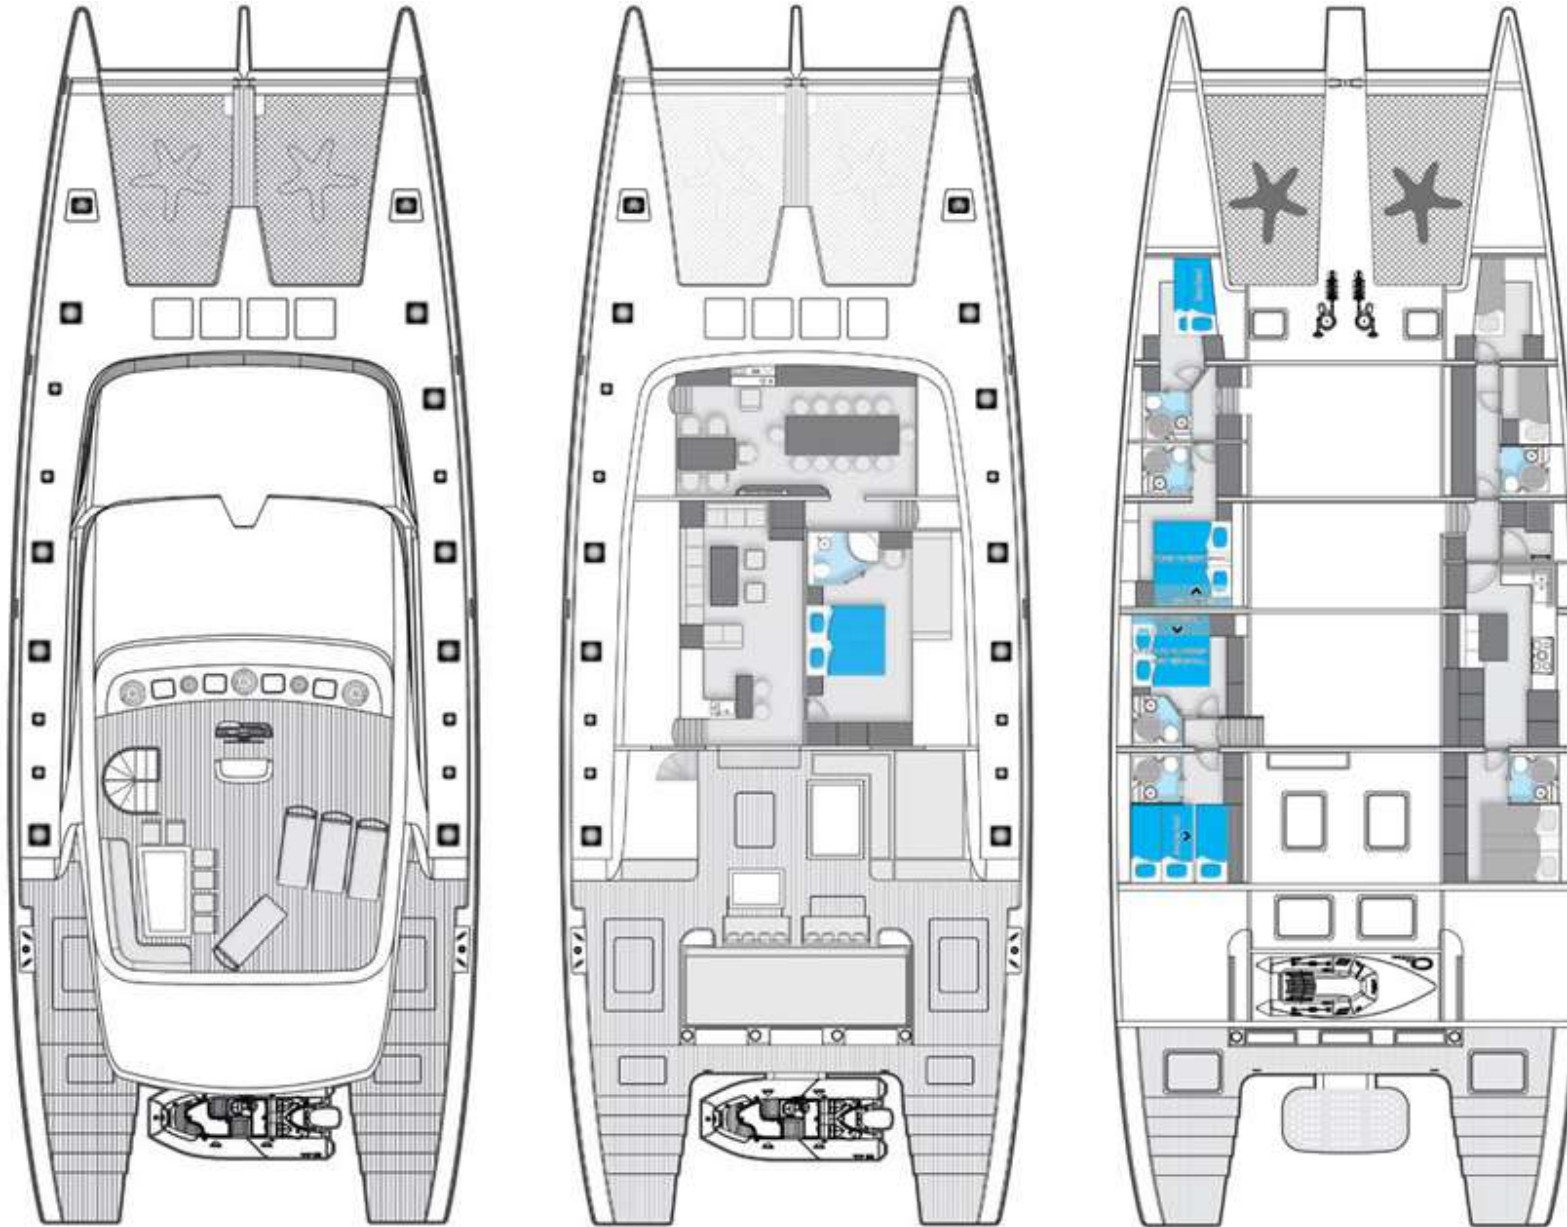

SUNREEF 102 DOUBLE DECK

OFFICIAL SUNREEF YACHTS DEALER FOR UAE

Royal Yachting Middle East Boat Trading LLC

Tel: 04 3996399 Mob: 050 4674113

www.royalyachting.ae emirates@royalyachting.ae

ALL PHOTOGRAPHS ARE FOR ILLUSTRATION PURPOSES ONLY