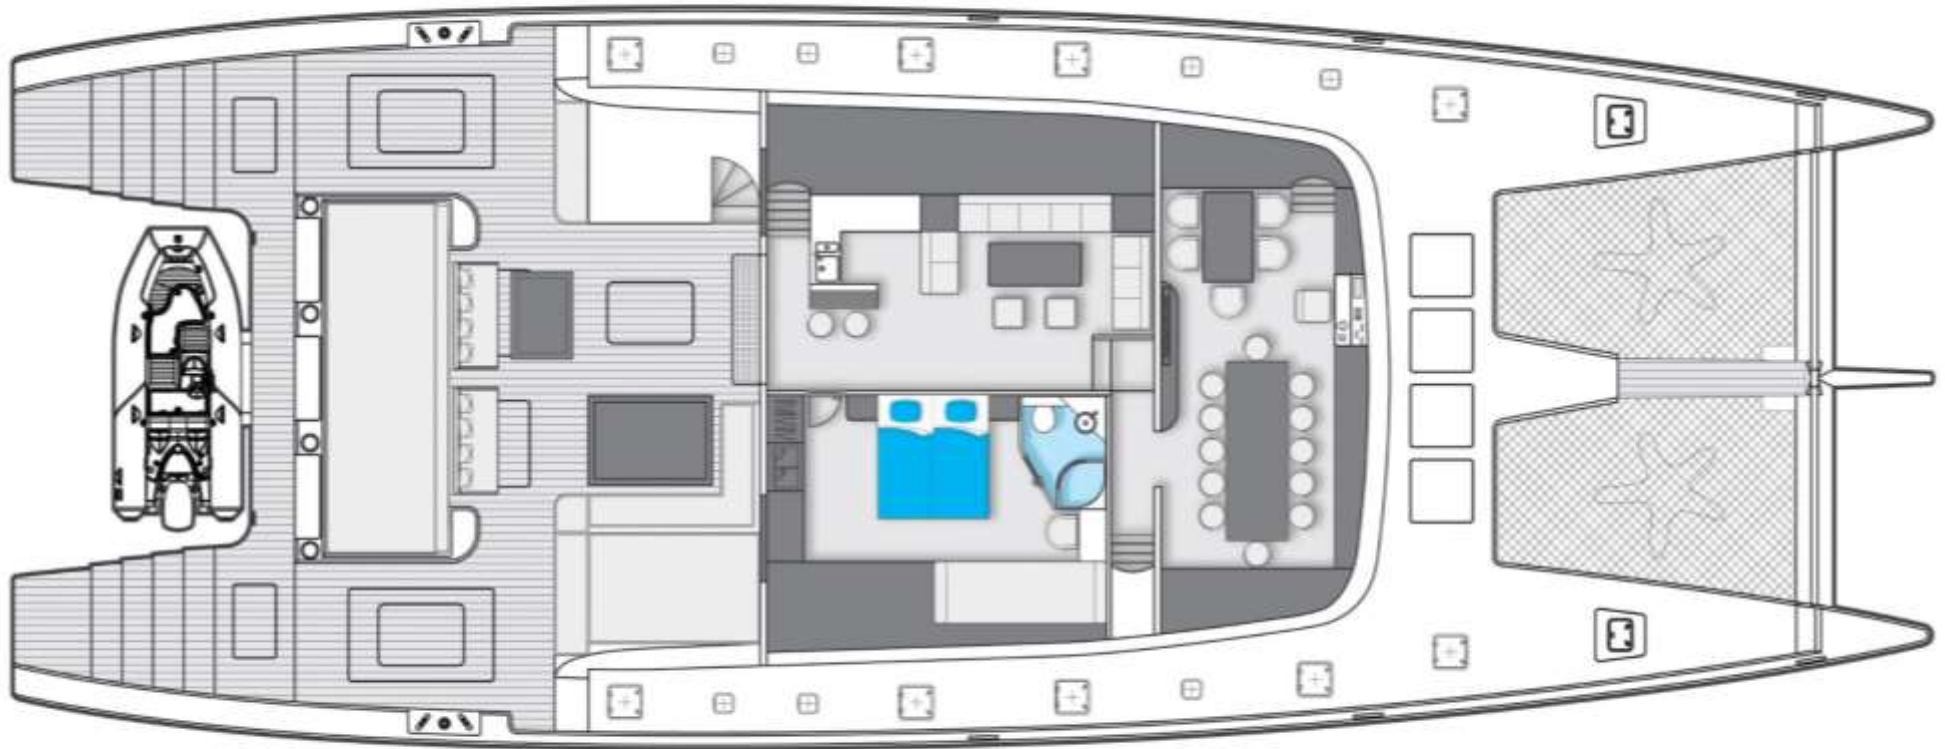

SUNREEF 102 DOUBLE DECK

OFFICIAL SUNREEF YACHTS DEALER FOR UAE

Royal Yachting Middle East Boat Trading LLC

Tel: 04 3996399 Mob: 050 4674113

www.royalyachting.ae emirates@royalyachting.ae

ALL PHOTOGRAPHS ARE FOR ILLUSTRATION PURPOSES ONLY