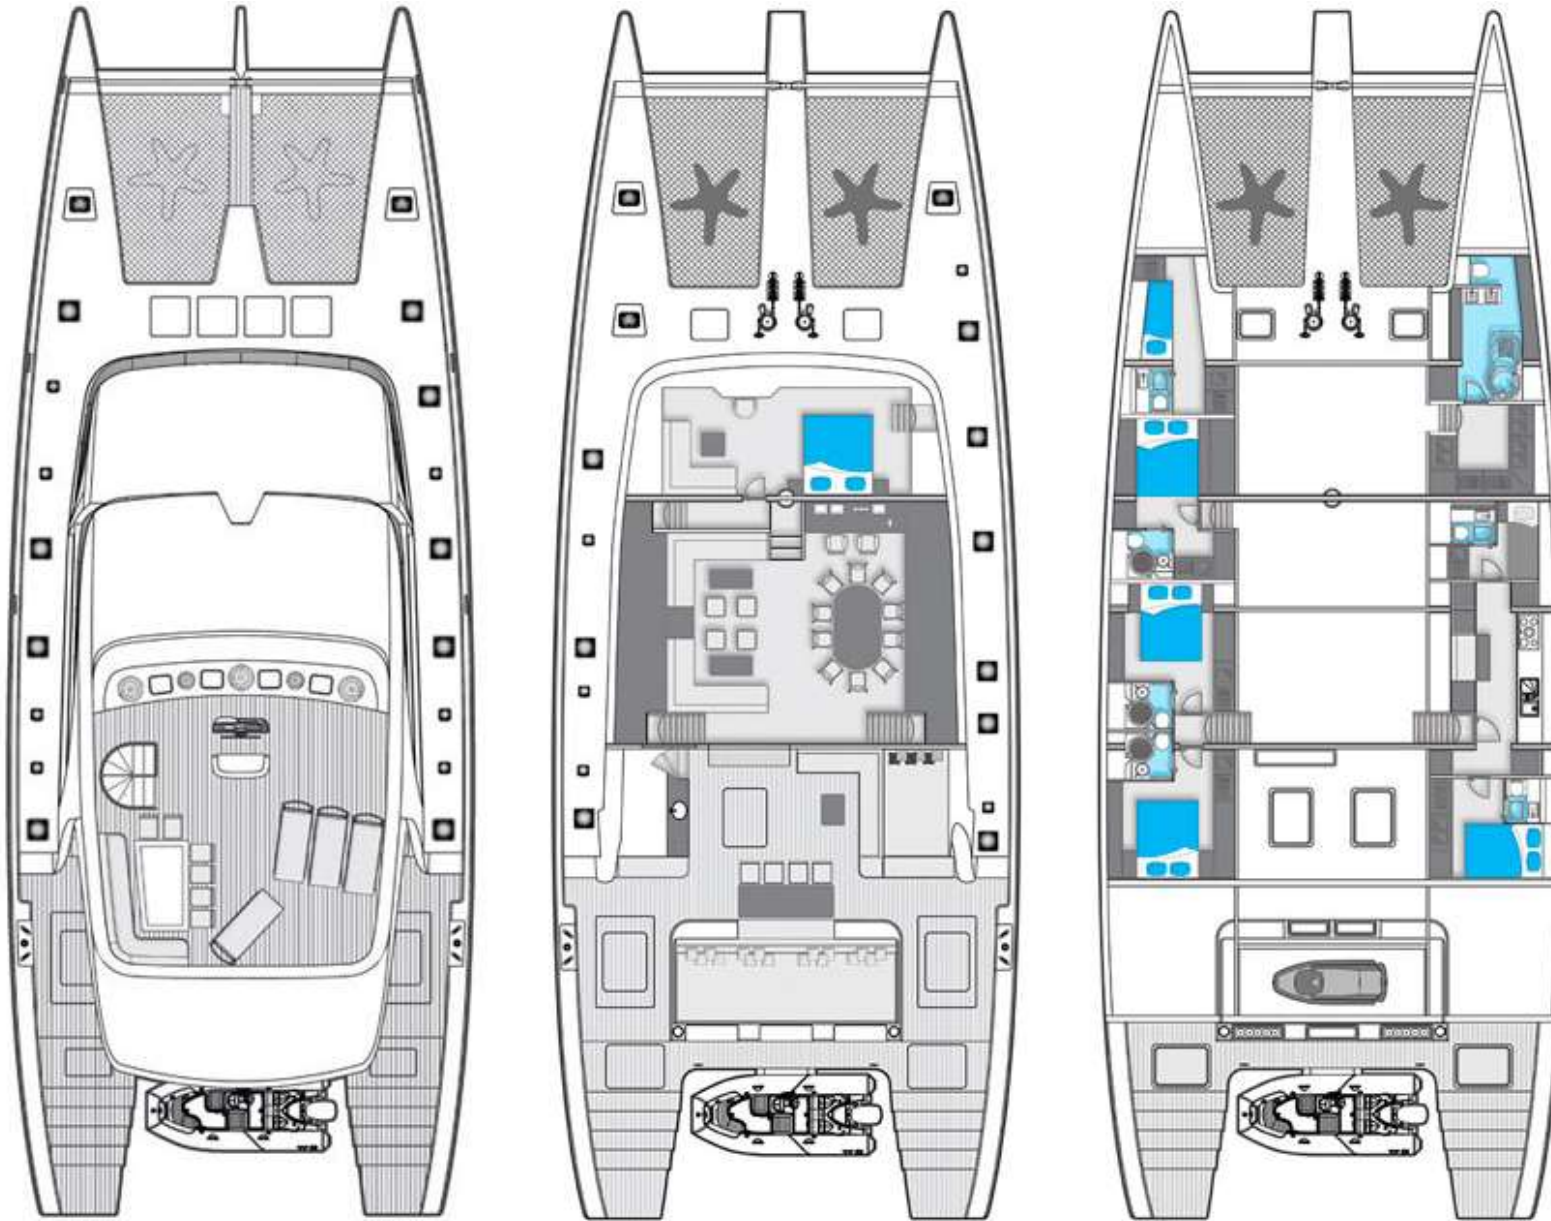

SUNREEF 102 DOUBLE DECK

OFFICIAL SUNREEF YACHTS DEALER FOR UAE

Royal Yachting Middle East Boat Trading LLC

Tel: 04 3996399 Mob: 050 4674113

www.royalyachting.ae emirates@royalyachting.ae

ALL PHOTOGRAPHS ARE FOR ILLUSTRATION PURPOSES ONLY