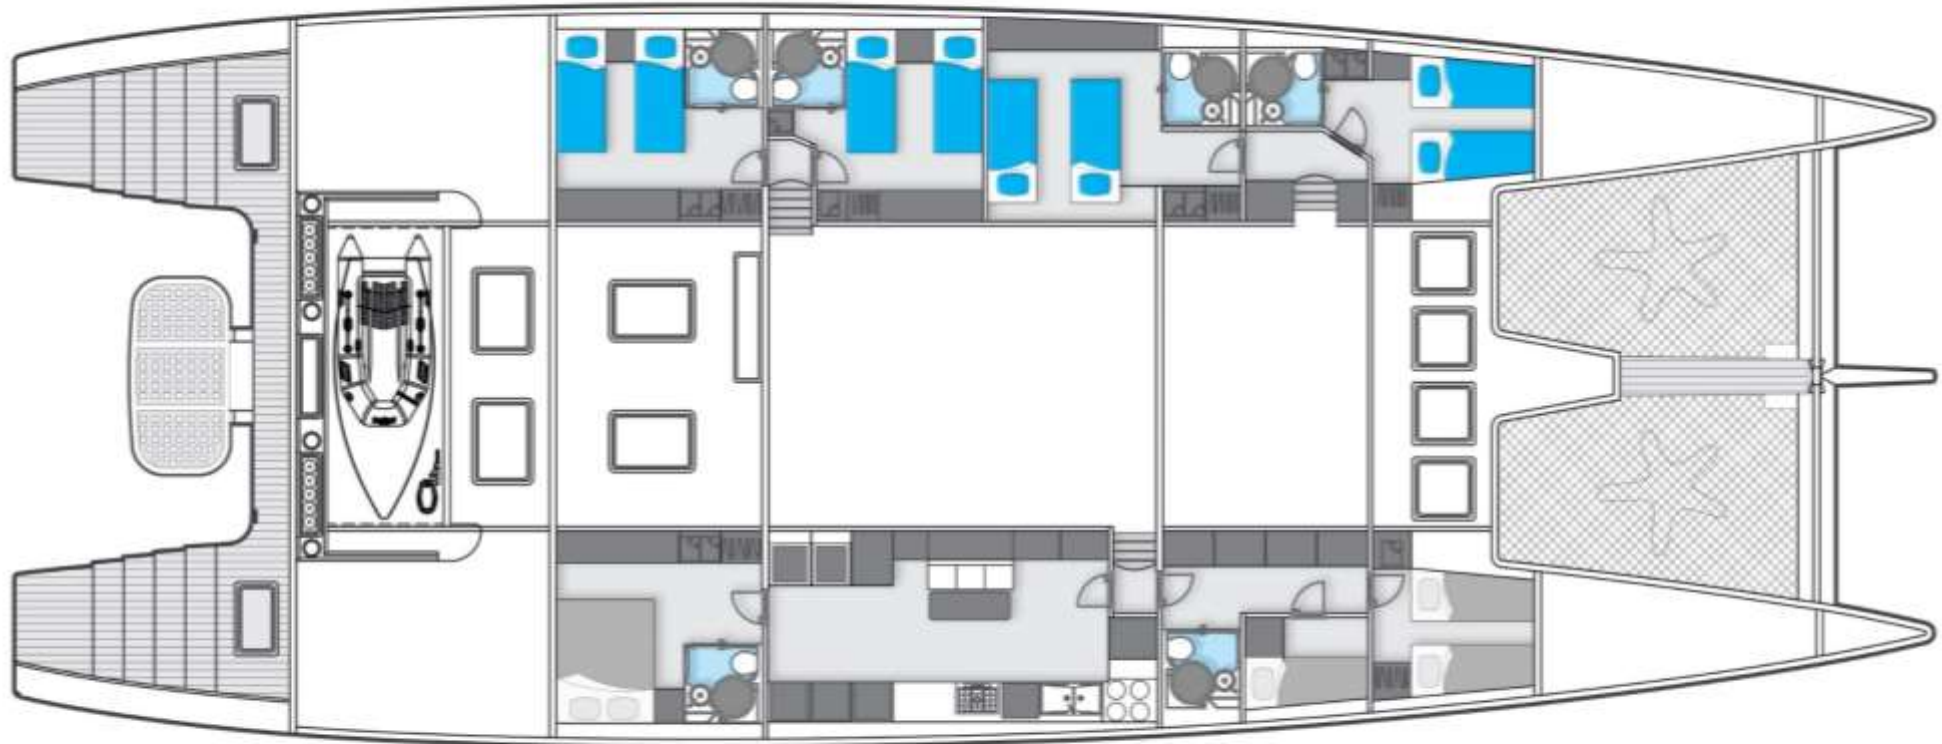

SUNREEF 102 DOUBLE DECK

OFFICIAL SUNREEF YACHTS DEALER FOR UAE

Royal Yachting Middle East Boat Trading LLC

Tel: 04 3996399 Mob: 050 4674113

www.royalyachting.ae emirates@royalyachting.ae

ALL PHOTOGRAPHS ARE FOR ILLUSTRATION PURPOSES ONLY